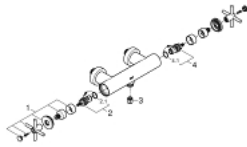

## 26 003 DC3 ATRIO SHOWER MIXER

### PRODUCT DESCRIPTION

- Colour: Supersteel
- wall mounted
- ceramic headparts  $1/2"$ ,  $90^\circ$
- GROHE LongLife finish
- shower outlet  $1/2"$
- integrated non-return valves in shower outlets  $1/2"$
- covered S-unions
- Protected against backflow
- without shower set
- with cross handles
- Two different sets of caps included. One set with "H" and "C" marking, one set without marking.

### **SPARE PARTS**, October 2018 – now

- 1: Pair Of Handles (Spare part-nr. 48406DC0)
- 2: Ceramic headpart, 1/2" (Spare part-nr. 45883000)
- 2.1: O-ring  $\varnothing 18.2 \times \varnothing 1.7$  (Spare part-nr. 0392400M)
- 3: Non-return valve (Spare part-nr. 08565000)
- 4: Ceramic headpart, 1/2" (Spare part-nr. 45882000)
- 4.1: O-ring  $\varnothing 18.2 \times \varnothing 1.7$  (Spare part-nr. 0392400M)