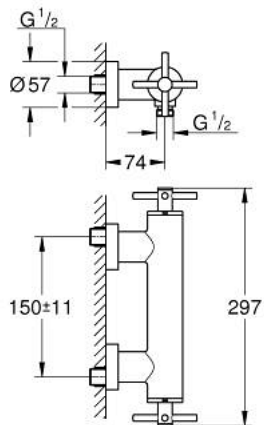

## 26 003 DC3 ATRIO SHOWER MIXER

### PRODUCT DESCRIPTION

- Colour: Supersteel
- wall mounted
- ceramic headparts  $1/2"$ ,  $90^\circ$
- GROHE LongLife finish
- shower outlet  $1/2"$
- integrated non-return valves in shower outlets  $1/2"$
- covered S-unions
- Protected against backflow
- without shower set
- with cross handles
- Two different sets of caps included. One set with "H" and "C" marking, one set without marking.

## 26 003 DC3 **ATRIO SHOWER MIXER**

### **SPARE PARTS**, October 2018 – now

- 1: Pair Of Handles (Spare part-nr. 48406DC0)
- 2: Ceramic headpart, 1/2" (Spare part-nr. 45883000)
- 2.1: O-ring  $\varnothing 18.2 \times \varnothing 1.7$  (Spare part-nr. 0392400M)
- 3: Non-return valve (Spare part-nr. 08565000)
- 4: Ceramic headpart, 1/2" (Spare part-nr. 45882000)
- 4.1: O-ring  $\varnothing 18.2 \times \varnothing 1.7$  (Spare part-nr. 0392400M)