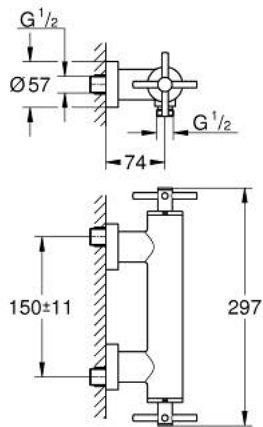

## 26 003 DC3 ATRIO SHOWER MIXER 1/2"

### PRODUCT DESCRIPTION

- Colour: supersteel
- wall mounted
- ceramic headparts 1/2", 90°
- GROHE LongLife finish
- shower outlet 1/2"
- integrated non-return valves in the shower outlet 1/2"
- covered S-unions
- protected against backflow
- without shower set
- with cross handles
- Two different sets of caps included. One set with "H" and "C" marking, one set without marking.

### SPARE PARTS, 10月 2018 – now

- 1: Pair of handles (Spare part-nr. 48406DC0)
- 2: Ceramic headpart 1/2" (Spare part-nr. 45883000)
- 2.1: O-ring  $\varnothing$  18.2 x  $\varnothing$  1.7 (Spare part-nr. 0392400M)
- 3: Non-return valve (Spare part-nr. 08565000)
- 4: Ceramic headpart 1/2" (Spare part-nr. 45882000)
- 4.1: O-ring  $\varnothing$  18.2 x  $\varnothing$  1.7 (Spare part-nr. 0392400M)