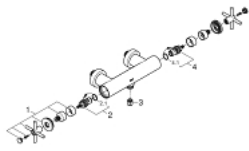

## 26 003 DC3 ATRIO SHOWER MIXER 1/2"

### PRODUCT DESCRIPTION

- Colour: supersteel
- wall mounted
- ceramic headparts 1/2", 90°
- GROHE LongLife finish
- shower outlet 1/2"
- integrated non-return valves in the shower outlet 1/2"
- covered S-unions
- protected against backflow
- without shower set
- with cross handles
- Two different sets of caps included. One set with "H" and "C" marking, one set without marking.

### SPARE PARTS, 10月 2018 – now

- 1: Pair of handles (Spare part-nr. 48406DC0)
- 2: Ceramic headpart 1/2" (Spare part-nr. 45883000)
- 2.1: O-ring  $\varnothing$  18.2 x  $\varnothing$  1.7 (Spare part-nr. 0392400M)
- 3: Non-return valve (Spare part-nr. 08565000)
- 4: Ceramic headpart 1/2" (Spare part-nr. 45882000)
- 4.1: O-ring  $\varnothing$  18.2 x  $\varnothing$  1.7 (Spare part-nr. 0392400M)