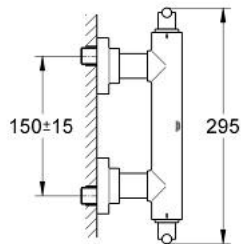

### PRODUCT DESCRIPTION

- Colour: chrome
- wall mounted
- ceramic headparts 1/2", 90°
- shower outlet 1/2"
- integrated non-return valves in shower outlets 1/2"
- covered S-unions
- Protected against backflow
- with Jota handle
- without shower set
- GROHE LongLife finish

### SPARE PARTS, November 2007 – now

- 1: Handle Jota (Spare part-nr. 45609000)
- 1.1: Replacement handle connection kit (Spare part-nr. 45605000)
- 2: Ceramic headpart, 1/2" (Spare part-nr. 45882000)
- 2.1: O-ring  $\varnothing 18.2 \times \varnothing 1.7$  (Spare part-nr. 0392400M)
- 3: Ceramic headpart, 1/2" (Spare part-nr. 45883000)
- 3.1: O-ring  $\varnothing 18.2 \times \varnothing 1.7$  (Spare part-nr. 0392400M)
- 4: Non-return valve (Spare part-nr. 08565000)
- 5: Screw joint (Spare part-nr. 45631000)
- 5.1: O-ring  $\varnothing 17 \times \varnothing 2$  (Spare part-nr. 0305500M)
- 5.2: Ball seal dia. 9x6.8 mm (Spare part-nr. 0138600M)