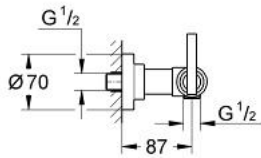

### PRODUCT DESCRIPTION

- Colour: chrome
- wall mounted
- ceramic headparts 1/2", 90°
- shower outlet 1/2"
- integrated non-return valves in shower outlets 1/2"
- covered S-unions
- Protected against backflow
- with Jota handle
- without shower set
- GROHE LongLife finish

### SPARE PARTS, November 2007 – now

- 1: Handle Jota (Spare part-nr. 45609000)
- 1.1: Replacement handle connection kit (Spare part-nr. 45605000)
- 2: Ceramic headpart, 1/2" (Spare part-nr. 45882000)
- 2.1: O-ring  $\varnothing 18.2 \times \varnothing 1.7$  (Spare part-nr. 0392400M)
- 3: Ceramic headpart, 1/2" (Spare part-nr. 45883000)
- 3.1: O-ring  $\varnothing 18.2 \times \varnothing 1.7$  (Spare part-nr. 0392400M)
- 4: Non-return valve (Spare part-nr. 08565000)
- 5: Screw joint (Spare part-nr. 45631000)
- 5.1: O-ring  $\varnothing 17 \times \varnothing 2$  (Spare part-nr. 0305500M)
- 5.2: Ball seal dia. 9x6.8 mm (Spare part-nr. 0138600M)