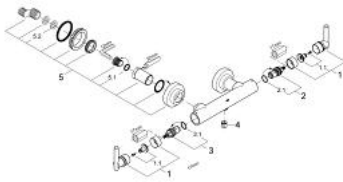

### PRODUCT DESCRIPTION

- Colour: chrome
- wall mounted
- ceramic headparts 1/2", 90°
- shower outlet 1/2"
- integrated non-return valves in shower outlets 1/2"
- covered S-unions
- Protected against backflow
- with Jota handle
- without shower set
- GROHE LongLife finish

### SPARE PARTS, November 2007 – now

- 1: Handle Jota (Spare part-nr. 45609000)
- 1.1: Replacement handle connection kit (Spare part-nr. 45605000)
- 2: Ceramic headpart, 1/2" (Spare part-nr. 45882000)
- 2.1: O-ring  $\varnothing 18.2 \times \varnothing 1.7$  (Spare part-nr. 0392400M)
- 3: Ceramic headpart, 1/2" (Spare part-nr. 45883000)
- 3.1: O-ring  $\varnothing 18.2 \times \varnothing 1.7$  (Spare part-nr. 0392400M)
- 4: Non-return valve (Spare part-nr. 08565000)
- 5: Screw joint (Spare part-nr. 45631000)
- 5.1: O-ring  $\varnothing 17 \times \varnothing 2$  (Spare part-nr. 0305500M)
- 5.2: Ball seal dia. 9x6.8 mm (Spare part-nr. 0138600M)