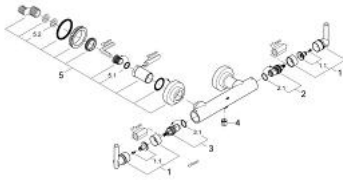

26 004 000 **ATRIO SHOWER MIXER 1/2"**

PRODUCT DESCRIPTION

- Colour: chrome
- wall mounted
- ceramic headparts 1/2", 90°
- shower outlet 1/2"
- integrated non-return valves in the shower outlet 1/2"
- covered S-unions
- protected against backflow
- with Jota handle
- without shower set
- GROHE LongLife finish

26 004 000 **ATRIO SHOWER MIXER 1/2"**

SPARE PARTS, 11月 2007 – now

- 1: Handle Jota (Spare part-nr. 45609000)
- 1.1: Replacement handle connection kit (Spare part-nr. 45605000)
- 2: Ceramic headpart 1/2" (Spare part-nr. 45882000)
- 2.1: O-ring \varnothing 18.2 x \varnothing 1.7 (Spare part-nr. 0392400M)
- 3: Ceramic headpart 1/2" (Spare part-nr. 45883000)
- 3.1: O-ring \varnothing 18.2 x \varnothing 1.7 (Spare part-nr. 0392400M)
- 4: Non-return valve (Spare part-nr. 08565000)
- 5: Screw connection (Spare part-nr. 45631000)
- 5.1: O-ring \varnothing 17 x \varnothing 2 (Spare part-nr. 0305500M)
- 5.2: Seal (Spare part-nr. 0138600M)