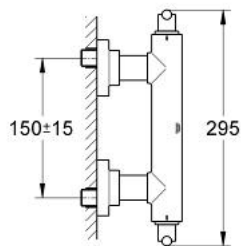

26 004 000 **ATRIO SHOWER MIXER 1/2"**

PRODUCT DESCRIPTION

- Colour: chrome
- wall mounted
- ceramic headparts 1/2", 90°
- shower outlet 1/2"
- integrated non-return valves in the shower outlet 1/2"
- covered S-unions
- protected against backflow
- with Jota handle
- without shower set
- GROHE LongLife finish

26 004 000 **ATRIO SHOWER MIXER 1/2"**

SPARE PARTS, 11月 2007 – now

- 1: Handle Jota (Spare part-nr. 45609000)
- 1.1: Replacement handle connection kit (Spare part-nr. 45605000)
- 2: Ceramic headpart 1/2" (Spare part-nr. 45882000)
- 2.1: O-ring \varnothing 18.2 x \varnothing 1.7 (Spare part-nr. 0392400M)
- 3: Ceramic headpart 1/2" (Spare part-nr. 45883000)
- 3.1: O-ring \varnothing 18.2 x \varnothing 1.7 (Spare part-nr. 0392400M)
- 4: Non-return valve (Spare part-nr. 08565000)
- 5: Screw connection (Spare part-nr. 45631000)
- 5.1: O-ring \varnothing 17 x \varnothing 2 (Spare part-nr. 0305500M)
- 5.2: Seal (Spare part-nr. 0138600M)