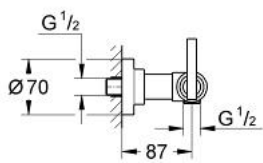

26 004 000 **ATRIO SHOWER MIXER 1/2"**

PRODUCT DESCRIPTION

- Colour: chrome
- wall mounted
- ceramic headparts 1/2", 90°
- shower outlet 1/2"
- integrated non-return valves in the shower outlet 1/2"
- covered S-unions
- protected against backflow
- with Jota handle
- without shower set
- GROHE LongLife finish

26 004 000 **ATRIO SHOWER MIXER 1/2"**

SPARE PARTS, 11月 2007 – now

- 1: Handle Jota (Spare part-nr. 45609000)
- 1.1: Replacement handle connection kit (Spare part-nr. 45605000)
- 2: Ceramic headpart 1/2" (Spare part-nr. 45882000)
- 2.1: O-ring \varnothing 18.2 x \varnothing 1.7 (Spare part-nr. 0392400M)
- 3: Ceramic headpart 1/2" (Spare part-nr. 45883000)
- 3.1: O-ring \varnothing 18.2 x \varnothing 1.7 (Spare part-nr. 0392400M)
- 4: Non-return valve (Spare part-nr. 08565000)
- 5: Screw connection (Spare part-nr. 45631000)
- 5.1: O-ring \varnothing 17 x \varnothing 2 (Spare part-nr. 0305500M)
- 5.2: Seal (Spare part-nr. 0138600M)