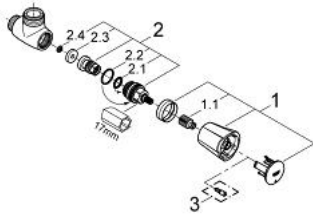

26 010 001 COSTA L SHOWER VALVE

PRODUCT DESCRIPTION

- Colour: chrome
- wall mounted
- metal handle
- heat-insulated
- marking: blue
- GROHE Long-Life headpart
- shower outlet 3/4"
- GROHE LongLife finish

26 010 001 COSTA L SHOWER VALVE

SPARE PARTS, June 2007 – now

- 1: Handle (Spare part-nr. 45994000)
 - 1.1: Repl. kit f.handle fastening (Spare part-nr. 0538600M)
 - 2: Headpart 1/2" (Spare part-nr. 07146000)
 - 2.1: O-ring $\varnothing 6 \times \varnothing 2$ (Spare part-nr. 0128300M)
 - 2.2: O-ring $\varnothing 18.2 \times \varnothing 1.7$ (Spare part-nr. 0392400M)
 - 2.3: Ball seal dia. 9x6.8 mm (Spare part-nr. 0529100M)
 - 3: Screw for Costa/Avina products (Spare part-nr. 48013000)*
- * Optional accessories