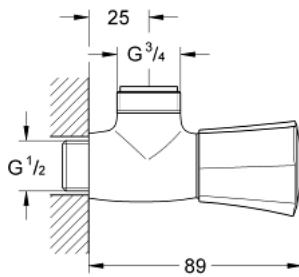

26 010 001 COSTA L SHOWER VALVE

PRODUCT DESCRIPTION

- Colour: chrome
- wall mounted
- metal handle
- heat-insulated
- marking: blue
- GROHE Long-Life headpart
- shower outlet 3/4"
- GROHE LongLife finish

26 010 001 COSTA L SHOWER VALVE

SPARE PARTS, June 2007 – now

- 1: Handle (Spare part-nr. 45994000)
 - 1.1: Repl. kit f.handle fastening (Spare part-nr. 0538600M)
 - 2: Headpart 1/2" (Spare part-nr. 07146000)
 - 2.1: O-ring $\varnothing 6 \times \varnothing 2$ (Spare part-nr. 0128300M)
 - 2.2: O-ring $\varnothing 18.2 \times \varnothing 1.7$ (Spare part-nr. 0392400M)
 - 2.3: Ball seal dia. 9x6.8 mm (Spare part-nr. 0529100M)
 - 3: Screw for Costa/Avina products (Spare part-nr. 48013000)*
- * Optional accessories