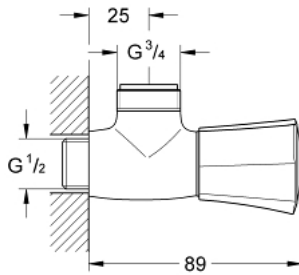

26 010 001 **COSTA L SHOWER BIBTAP, 1/2"**

PRODUCT DESCRIPTION

- Colour: chrome
- wall mounted
- metal handle
- heat insulated
- marking: blue
- GROHE Long-Life headpart
- shower outlet 3/4"
- GROHE LongLife finish

26 010 001 COSTA L SHOWER BIBTAP, 1/2"

SPARE PARTS, 6月 2007 – now

- 1: Handle (Spare part-nr. 45994000)
- 1.1: Snap insert (Spare part-nr. 0538600M)
- 2: Headpart 1/2" (Spare part-nr. 07146000)
- 2.1: Sealing washer $\varnothing 6 \times \varnothing 2$ (Spare part-nr. 0128300M)
- 2.2: O-ring $\varnothing 18.2 \times \varnothing 1.7$ (Spare part-nr. 0392400M)
- 2.3: Seal (Spare part-nr. 0529100M)
- 3: Screw for Costa/Avina products (Spare part-nr. 48013000)*