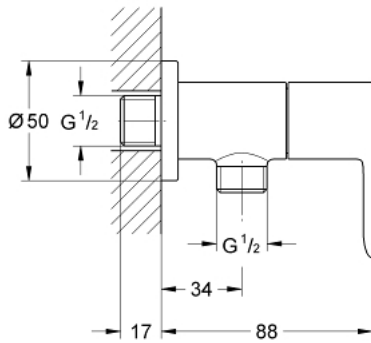

26 020 000 **BAULOO SHOWER VALVE 1/2"**

PRODUCT DESCRIPTION

- Colour: chrome
- wall mounted
- outlet thread 1/2"
- metal lever
- ceramic headpart

26 020 000 BAULoop SHOWER VALVE 1/2"

SPARE PARTS, June 2010 – now

1: Handle (Spare part-nr. 48121000)

1.1: Replacement handle connection kit (Spare part-nr. 45186000)

1.1.1: O-ring $\varnothing 18.2 \times \varnothing 1.7$ (Spare part-nr. 0392400M)

2: Ceramic headpart, 1/2" (Spare part-nr. 45882000)

2.1: O-ring $\varnothing 18.2 \times \varnothing 1.7$ (Spare part-nr. 0392400M)