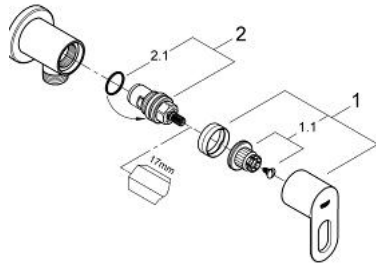

26 020 000 **BAULOO SHOWER VALVE 1/2"**

PRODUCT DESCRIPTION

- Colour: chrome
- wall mounted
- outlet thread 1/2"
- metal lever
- ceramic headpart

26 020 000 BAULoop SHOWER VALVE 1/2"

SPARE PARTS, June 2010 – now

1: Handle (Spare part-nr. 48121000)

1.1: Replacement handle connection kit (Spare part-nr. 45186000)

1.1.1: O-ring $\varnothing 18.2 \times \varnothing 1.7$ (Spare part-nr. 0392400M)

2: Ceramic headpart, 1/2" (Spare part-nr. 45882000)

2.1: O-ring $\varnothing 18.2 \times \varnothing 1.7$ (Spare part-nr. 0392400M)