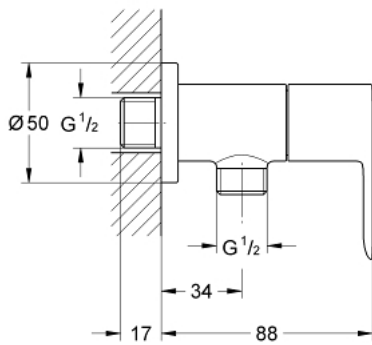

26 020 000 BAULOOP SHOWER VALVE 1/2"

PRODUCT DESCRIPTION

- Colour: chrome
- wall mounted
- outlet thread 1/2"
- metal lever
- ceramic headpart 1/2", 90°

26 020 000 BAULOOP SHOWER VALVE 1/2"

SPARE PARTS, 6月 2010 – now

1: Handle (Spare part-nr. 48121000)

1.1: Replacement handle connection kit (Spare part-nr. 45186000)

1.1.1: O-ring $\varnothing 18.2 \times \varnothing 1.7$ (Spare part-nr. 0392400M)

2: Ceramic headpart 1/2" (Spare part-nr. 45882000)

2.1: O-ring $\varnothing 18.2 \times \varnothing 1.7$ (Spare part-nr. 0392400M)