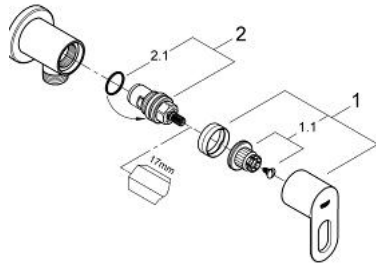

26 020 000 BAULOOP SHOWER VALVE 1/2"

PRODUCT DESCRIPTION

- Colour: chrome
- wall mounted
- outlet thread 1/2"
- metal lever
- ceramic headpart 1/2", 90°

26 020 000 BAULOOP SHOWER VALVE 1/2"

SPARE PARTS, 6月 2010 – now

1: Handle (Spare part-nr. 48121000)

1.1: Replacement handle connection kit (Spare part-nr. 45186000)

1.1.1: O-ring $\varnothing 18.2 \times \varnothing 1.7$ (Spare part-nr. 0392400M)

2: Ceramic headpart 1/2" (Spare part-nr. 45882000)

2.1: O-ring $\varnothing 18.2 \times \varnothing 1.7$ (Spare part-nr. 0392400M)