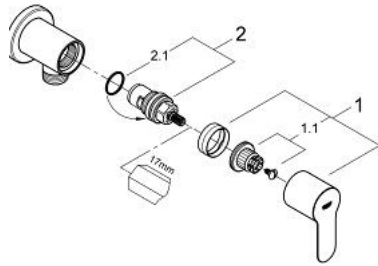

26 021 000 **BAUEDGE SHOWER VALVE 1/2"**

**PRODUCT DESCRIPTION**

- Colour: chrome
- wall mounted
- outlet thread 1/2"
- metal lever
- ceramic headpart

## 26 021 000 BAUEDGE SHOWER VALVE 1/2"

### SPARE PARTS, June 2010 – now

1: Handle (Spare part-nr. 48142000)

1.1: Replacement handle connection kit (Spare part-nr. 45186000)

1.1.1: O-ring  $\varnothing 18.2 \times \varnothing 1.7$  (Spare part-nr. 0392400M)

2: Ceramic headpart, 1/2" (Spare part-nr. 45882000)

2.1: O-ring  $\varnothing 18.2 \times \varnothing 1.7$  (Spare part-nr. 0392400M)