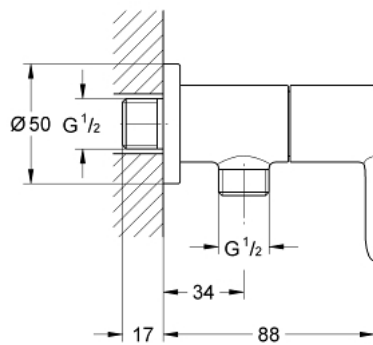

26 021 000 **BAUEDGE SHOWER VALVE 1/2"**

**PRODUCT DESCRIPTION**

- Colour: chrome
- wall mounted
- outlet thread 1/2"
- metal lever
- ceramic headpart

## 26 021 000 BAUEDGE SHOWER VALVE 1/2"

### SPARE PARTS, June 2010 – now

1: Handle (Spare part-nr. 48142000)

1.1: Replacement handle connection kit (Spare part-nr. 45186000)

1.1.1: O-ring  $\varnothing 18.2 \times \varnothing 1.7$  (Spare part-nr. 0392400M)

2: Ceramic headpart, 1/2" (Spare part-nr. 45882000)

2.1: O-ring  $\varnothing 18.2 \times \varnothing 1.7$  (Spare part-nr. 0392400M)