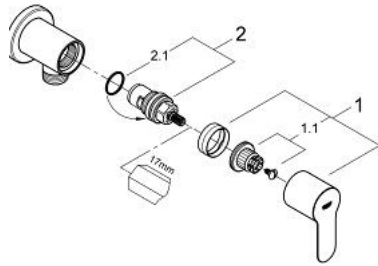

26 021 000 BAUEDGE SHOWER VALVE 1/2"

PRODUCT DESCRIPTION

- Colour: chrome
- wall mounted
- outlet thread 1/2"
- metal lever
- ceramic headpart 1/2", 90°

26 021 000 BAUEDGE SHOWER VALVE 1/2"

SPARE PARTS, 6月 2010 – now

1: Handle (Spare part-nr. 48142000)

1.1: Replacement handle connection kit (Spare part-nr. 45186000)

1.1.1: O-ring \varnothing 18.2 x \varnothing 1.7 (Spare part-nr. 0392400M)

2: Ceramic headpart 1/2" (Spare part-nr. 45882000)

2.1: O-ring \varnothing 18.2 x \varnothing 1.7 (Spare part-nr. 0392400M)