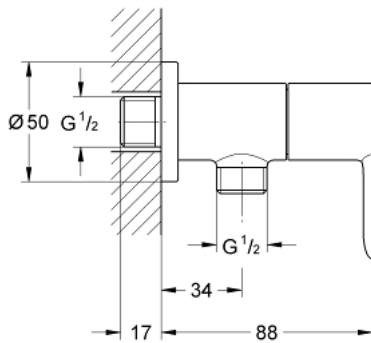

26 021 000 BAUEDGE SHOWER VALVE 1/2"

PRODUCT DESCRIPTION

- Colour: chrome
- wall mounted
- outlet thread 1/2"
- metal lever
- ceramic headpart 1/2", 90°

26 021 000 BAUEDGE SHOWER VALVE 1/2"

SPARE PARTS, 6月 2010 – now

1: Handle (Spare part-nr. 48142000)

1.1: Replacement handle connection kit (Spare part-nr. 45186000)

1.1.1: O-ring \varnothing 18.2 x \varnothing 1.7 (Spare part-nr. 0392400M)

2: Ceramic headpart 1/2" (Spare part-nr. 45882000)

2.1: O-ring \varnothing 18.2 x \varnothing 1.7 (Spare part-nr. 0392400M)