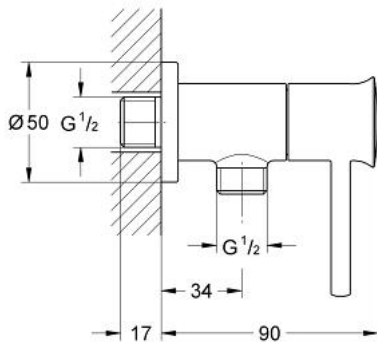

26 022 000 **GROHE BAUCLASSIC SHOWER VALVE 1/2"**

**PRODUCT DESCRIPTION**

- Colour: chrome
- wall mounted
- outlet thread 1/2"
- metal lever
- ceramic headpart

## 26 022 000 GROHE BAUCLASSIC SHOWER VALVE 1/2"

### SPARE PARTS, June 2010 – now

- 1: BauClassic handle (Spare part-nr. 48147000)
- 1.1: Replacement handle connection kit (Spare part-nr. 45186000)
- 1.1.1: O-ring  $\varnothing 18.2 \times \varnothing 1.7$  (Spare part-nr. 0392400M)
- 2: Ceramic headpart, 1/2" (Spare part-nr. 45882000)
- 2.1: O-ring  $\varnothing 18.2 \times \varnothing 1.7$  (Spare part-nr. 0392400M)