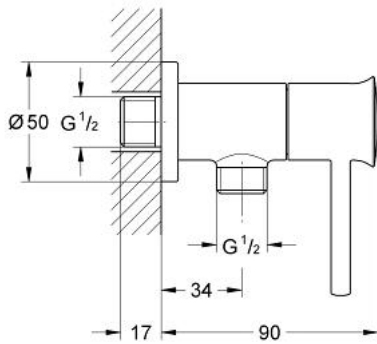

26 022 000 **GROHE BAUCLASSIC SHOWER VALVE 1/2"**

PRODUCT DESCRIPTION

- Colour: chrome
- wall mounted
- outlet thread 1/2"
- metal lever
- ceramic headpart 1/2", 90°

26 022 000 GROHE BAUCLASSIC SHOWER VALVE 1/2"

SPARE PARTS, 6月 2010 – now

1: BauClassic handle (Spare part-nr. 48147000)

1.1: Replacement handle connection kit (Spare part-nr. 45186000)

1.1.1: O-ring $\varnothing 18.2 \times \varnothing 1.7$ (Spare part-nr. 0392400M)

2: Ceramic headpart 1/2" (Spare part-nr. 45882000)

2.1: O-ring $\varnothing 18.2 \times \varnothing 1.7$ (Spare part-nr. 0392400M)