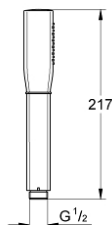

26 037 IG0 GRANDERA STICK HAND SHOWER 1 SPRAY

PRODUCT DESCRIPTION

- Colour: chrome/gold
- spray pattern: Rain
- material: metal
- maximum flow rate (at 3 bar): 7.6 l/min
- GROHE DreamSpray - perfect spray pattern
- Inner WaterGuide - inner insulation for surface protection
- GROHE CoolTouch - no risk of scalding
- GROHE LongLife finish
- GROHE SpeedClean - effortless limescale removal
- suitable for instantaneous heater
- Universal Mounting System. Fitting all standard shower hoses
- minimum pressure 1,0 bar

26 037 IG0 GRANDERA STICK HAND SHOWER 1 SPRAY

SPARE PARTS, October 2012 – now

1: Dirt strainer (Spare part-nr. 0700200M)