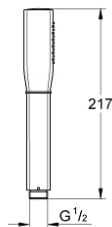

26 037 IG0 GRANDERA STICK HAND SHOWER 1 SPRAY

PRODUCT DESCRIPTION

- Colour: chrome/gold
- spray pattern: Rain
- material: metal
- maximum flow rate (at 3 bar): 7.6 l/min
- GROHE DreamSpray - perfect spray pattern
- Inner WaterGuide - inner insulation for surface protection
- GROHE CoolTouch - no risk of scalding
- GROHE LongLife finish
- GROHE SpeedClean - effortless limescale removal
- suitable for instantaneous heater
- universal mounting system, fitting all standard shower hoses
- min. recommended pressure 1.0 bar

26 037 IG0 GRANDERA STICK HAND SHOWER 1 SPRAY

SPARE PARTS, 10月 2012 – now

1: Dirt strainer (Spare part-nr. 0700200M)