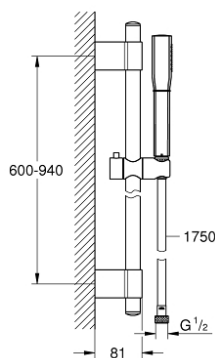

26 038 000 GRANDERA STICK SHOWER RAIL SET 1 SPRAY

PRODUCT DESCRIPTION

- Colour: chrome
- consists of:
 - Stick hand shower (26 037 000)
 - shower rail, 900 mm (27 785)
 - Rotaflex Metal Long-Life TwistStop shower hose 1750 mm (28 025)
 - 7.6 l/min flow limiter
 - GROHE DreamSpray - perfect spray pattern
 - Inner WaterGuide - inner insulation for surface protection
 - GROHE CoolTouch - no risk of scalding
 - GROHE FastFixation Plus adjustable distance between brackets for adaption to existing drilling holes
 - GROHE LongLife finish
 - GROHE SpeedClean - effortless limescale removal
 - suitable for instantaneous heater

26 038 000 GRANDERA STICK SHOWER RAIL SET 1 SPRAY

SPARE PARTS, November 2016 – now

- 1: Cap (Spare part-nr. 45922000)
 - 2: Sliding piece (Spare part-nr. 48177000)
 - 3: Outlet shower holder (Spare part-nr. 48333000)
 - 4: Dirt strainer (Spare part-nr. 0700200M)
 - 5: Compensation disc (Spare part-nr. 45914XE0)*
- * Optional accessories