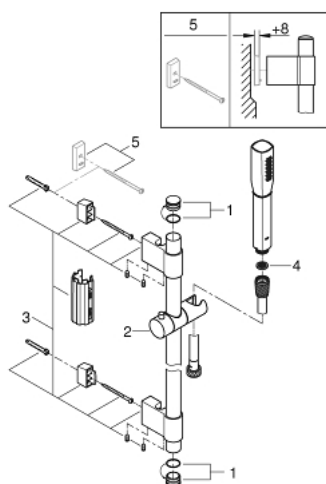

26 038 000 GRANDERA STICK SHOWER RAIL SET 1 SPRAY

PRODUCT DESCRIPTION

- Colour: chrome
- consists of:
 - Stick hand shower (26 037 000)
 - shower rail, 900 mm (27 785)
 - Rotaflex Metal Long-Life TwistStop shower hose 1750 mm (28 025)
 - 7.6 l/min flow limiter
 - GROHE DreamSpray - perfect spray pattern
 - Inner WaterGuide - inner insulation for surface protection
 - GROHE CoolTouch - no risk of scalding
 - GROHE FastFixation Plus adjustable distance between brackets for adaption to existing drilling holes
 - GROHE LongLife finish
 - GROHE SpeedClean - effortless limescale removal
 - suitable for instantaneous heater

26 038 000 GRANDERA STICK SHOWER RAIL SET 1 SPRAY

SPARE PARTS, November 2016 – now

- 1: Cap (Spare part-nr. 45922000)
 - 2: Sliding piece (Spare part-nr. 48177000)
 - 3: Outlet shower holder (Spare part-nr. 48333000)
 - 4: Dirt strainer (Spare part-nr. 0700200M)
 - 5: Compensation disc (Spare part-nr. 45914XE0)*
- * Optional accessories