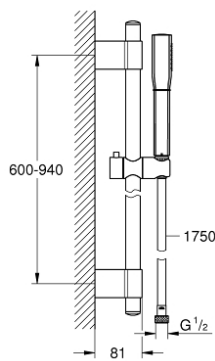

26 038 000 GRANDERA STICK SHOWER RAIL SET 1 SPRAY

PRODUCT DESCRIPTION

- Colour: chrome
- consisting of:
 - Stick hand shower (26 037 000)
 - shower rail, 900 mm (27 785)
 - Rotaflex Metal Long-Life TwistStop shower hose 1750 mm (28 025)
 - GROHE EcoJoy 7.6 l/min flow limiter
 - GROHE DreamSpray - perfect spray pattern
 - Inner WaterGuide - inner insulation for surface protection
 - GROHE CoolTouch - no risk of scalding
 - GROHE FastFixation Plus adjustable distance between brackets for adaption to existing drilling holes
 - GROHE LongLife finish
 - GROHE SpeedClean - effortless limescale removal
 - suitable for instantaneous heater

26 038 000 GRANDERA STICK SHOWER RAIL SET 1 SPRAY

SPARE PARTS, 11月 2016 – now

- 1: Cover cap (Spare part-nr. 45922000)
- 2: Glide element (Spare part-nr. 48177000)
- 3: Shower rail holder (Spare part-nr. 48333000)
- 4: Dirt strainer (Spare part-nr. 0700200M)
- 5: Compensation disc (Spare part-nr. 45914XE0)*