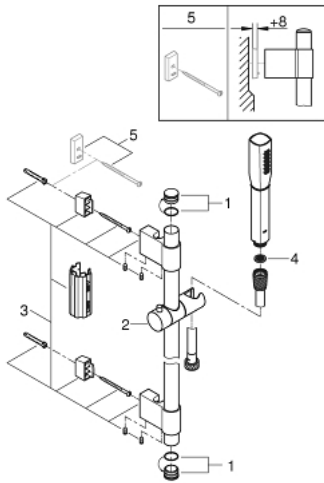

26 038 000 GRANDERA STICK SHOWER RAIL SET 1 SPRAY

PRODUCT DESCRIPTION

- Colour: chrome
- consisting of:
 - Stick hand shower (26 037 000)
 - shower rail, 900 mm (27 785)
 - Rotaflex Metal Long-Life TwistStop shower hose 1750 mm (28 025)
 - GROHE EcoJoy 7.6 l/min flow limiter
 - GROHE DreamSpray - perfect spray pattern
 - Inner WaterGuide - inner insulation for surface protection
 - GROHE CoolTouch - no risk of scalding
 - GROHE FastFixation Plus adjustable distance between brackets for adaption to existing drilling holes
 - GROHE LongLife finish
 - GROHE SpeedClean - effortless limescale removal
 - suitable for instantaneous heater

26 038 000 GRANDERA STICK SHOWER RAIL SET 1 SPRAY

SPARE PARTS, 11月 2016 – now

- 1: Cover cap (Spare part-nr. 45922000)
- 2: Glide element (Spare part-nr. 48177000)
- 3: Shower rail holder (Spare part-nr. 48333000)
- 4: Dirt strainer (Spare part-nr. 0700200M)
- 5: Compensation disc (Spare part-nr. 45914XE0)*