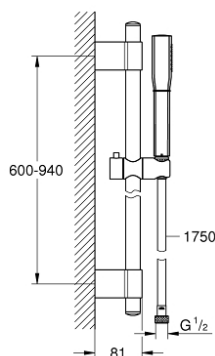

26 038 IG0 GRANDERA STICK SHOWER RAIL SET 1 SPRAY

PRODUCT DESCRIPTION

- Colour: chrome/gold
- consists of:
 - Stick hand shower (26 037 000)
 - shower rail, 900 mm (27 785)
 - Rotaflex Metal Long-Life TwistStop shower hose 1750 mm (28 025)
 - GROHE EcoJoy 7.6 l/min flow limiter
 - GROHE DreamSpray - perfect spray pattern
 - Inner WaterGuide - inner insulation for surface protection
 - GROHE CoolTouch - no risk of scalding
 - GROHE FastFixation Plus adjustable distance between brackets for adaption to existing drilling holes
 - GROHE LongLife finish
 - GROHE SpeedClean - effortless limescale removal
- suitable for instantaneous heater

26 038 IG0 GRANDERA STICK SHOWER RAIL SET 1 SPRAY

SPARE PARTS, November 2016 – now

- 1: Cap (Spare part-nr. 45922000)
 - 2: Sliding piece (Spare part-nr. 48177000)
 - 3: Outlet shower holder (Spare part-nr. 48333000)
 - 4: Dirt strainer (Spare part-nr. 0700200M)
 - 5: Compensation disc (Spare part-nr. 45914XE0)*
- * Optional accessories