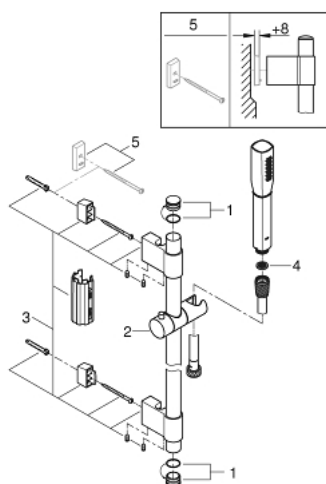

26 038 IG0 GRANDERA STICK SHOWER RAIL SET 1 SPRAY

PRODUCT DESCRIPTION

- Colour: chrome/gold
- consists of:
 - Stick hand shower (26 037 000)
 - shower rail, 900 mm (27 785)
 - Rotaflex Metal Long-Life TwistStop shower hose 1750 mm (28 025)
 - 7.6 l/min flow limiter
 - GROHE DreamSpray - perfect spray pattern
 - Inner WaterGuide - inner insulation for surface protection
 - GROHE CoolTouch - no risk of scalding
 - GROHE FastFixation Plus adjustable distance between brackets for adaption to existing drilling holes
 - GROHE LongLife finish
 - GROHE SpeedClean - effortless limescale removal
- suitable for instantaneous heater

26 038 IG0 GRANDERA STICK SHOWER RAIL SET 1 SPRAY

SPARE PARTS, November 2016 – now

- 1: Cap (Spare part-nr. 45922000)
 - 2: Sliding piece (Spare part-nr. 48177000)
 - 3: Outlet shower holder (Spare part-nr. 48333000)
 - 4: Dirt strainer (Spare part-nr. 0700200M)
 - 5: Compensation disc (Spare part-nr. 45914XE0)*
- * Optional accessories