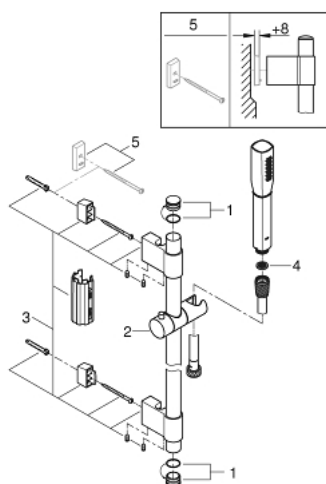

26 038 IG0 GRANDERA STICK SHOWER RAIL SET 1 SPRAY

PRODUCT DESCRIPTION

- Colour: chrome/gold
- consists of:
 - Stick hand shower (26 037 000)
 - shower rail, 900 mm (27 785)
 - Rotaflex Metal Long-Life TwistStop shower hose 1750 mm (28 025)
 - GROHE EcoJoy 7.6 l/min flow limiter
 - GROHE DreamSpray - perfect spray pattern
 - Inner WaterGuide - inner insulation for surface protection
 - GROHE CoolTouch - no risk of scalding
 - GROHE FastFixation Plus adjustable distance between brackets for adaption to existing drilling holes
 - GROHE LongLife finish
 - GROHE SpeedClean - effortless limescale removal
- suitable for instantaneous heater

26 038 IG0 GRANDERA STICK SHOWER RAIL SET 1 SPRAY

SPARE PARTS, November 2016 – now

- 1: Cap (Spare part-nr. 45922000)
 - 2: Sliding piece (Spare part-nr. 48177000)
 - 3: Outlet shower holder (Spare part-nr. 48333000)
 - 4: Dirt strainer (Spare part-nr. 0700200M)
 - 5: Compensation disc (Spare part-nr. 45914XE0)*
- * Optional accessories