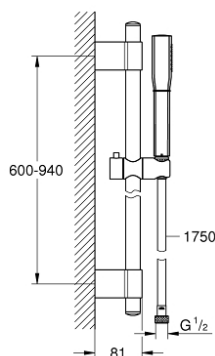

26 038 IG0 GRANDERA STICK SHOWER RAIL SET 1 SPRAY

PRODUCT DESCRIPTION

- Colour: chrome/gold
- consists of:
 - Stick hand shower (26 037 000)
 - shower rail, 900 mm (27 785)
 - Rotaflex Metal Long-Life TwistStop shower hose 1750 mm (28 025)
 - 7.6 l/min flow limiter
 - GROHE DreamSpray - perfect spray pattern
 - Inner WaterGuide - inner insulation for surface protection
 - GROHE CoolTouch - no risk of scalding
 - GROHE FastFixation Plus adjustable distance between brackets for adaption to existing drilling holes
 - GROHE LongLife finish
 - GROHE SpeedClean - effortless limescale removal
- suitable for instantaneous heater

26 038 IG0 GRANDERA STICK SHOWER RAIL SET 1 SPRAY

SPARE PARTS, November 2016 – now

- 1: Cap (Spare part-nr. 45922000)
 - 2: Sliding piece (Spare part-nr. 48177000)
 - 3: Outlet shower holder (Spare part-nr. 48333000)
 - 4: Dirt strainer (Spare part-nr. 0700200M)
 - 5: Compensation disc (Spare part-nr. 45914XE0)*
- * Optional accessories