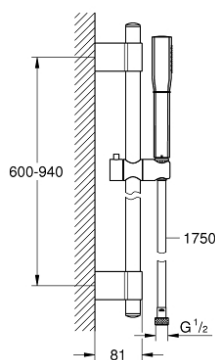

26 038 IG0 GRANDERA STICK SHOWER RAIL SET 1 SPRAY

PRODUCT DESCRIPTION

- Colour: chrome/gold
- consisting of:
 - Stick hand shower (26 037 000)
 - shower rail, 900 mm (27 785)
 - Rotaflex Metal Long-Life TwistStop shower hose 1750 mm (28 025)
- 7.6 l/min flow limiter
- GROHE DreamSpray - perfect spray pattern
- Inner WaterGuide - inner insulation for surface protection
- GROHE CoolTouch - no risk of scalding
- GROHE FastFixation Plus adjustable distance between brackets for adaption to existing drilling holes
- GROHE LongLife finish
- GROHE SpeedClean - effortless limescale removal
- suitable for instantaneous heater

26 038 IG0 GRANDERA STICK SHOWER RAIL SET 1 SPRAY

SPARE PARTS, 11月 2016 – now

- 1: Cover cap (Spare part-nr. 45922000)
- 2: Glide element (Spare part-nr. 48177000)
- 3: Shower rail holder (Spare part-nr. 48333000)
- 4: Dirt strainer (Spare part-nr. 0700200M)
- 5: Compensation disc (Spare part-nr. 45914XE0)*