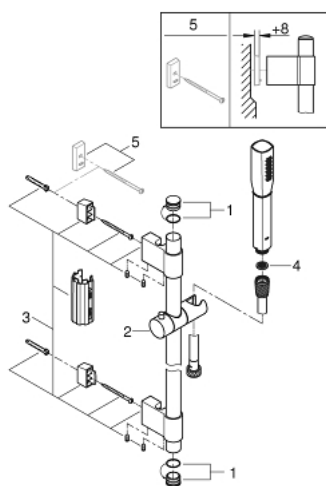

## 26 038 IG0 GRANDERA STICK SHOWER RAIL SET 1 SPRAY

### PRODUCT DESCRIPTION

- Colour: chrome/gold
- consisting of:
  - Stick hand shower (26 037 000)
  - shower rail, 900 mm (27 785)
  - Rotaflex Metal Long-Life TwistStop shower hose 1750 mm (28 025)
  - GROHE EcoJoy 7.6 l/min flow limiter
  - GROHE DreamSpray - perfect spray pattern
  - Inner WaterGuide - inner insulation for surface protection
  - GROHE CoolTouch - no risk of scalding
  - GROHE FastFixation Plus adjustable distance between brackets for adaption to existing drilling holes
  - GROHE LongLife finish
  - GROHE SpeedClean - effortless limescale removal
  - suitable for instantaneous heater

### SPARE PARTS, 11月 2016 – now

- 1: Cover cap (Spare part-nr. 45922000)
- 2: Glide element (Spare part-nr. 48177000)
- 3: Shower rail holder (Spare part-nr. 48333000)
- 4: Dirt strainer (Spare part-nr. 0700200M)
- 5: Compensation disc (Spare part-nr. 45914XE0)\*