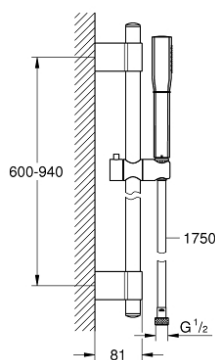

## 26 038 IG0 GRANDERA STICK SHOWER RAIL SET 1 SPRAY

### PRODUCT DESCRIPTION

- Colour: chrome/gold
- consisting of:
  - Stick hand shower (26 037 000)
  - shower rail, 900 mm (27 785)
  - Rotaflex Metal Long-Life TwistStop shower hose 1750 mm (28 025)
  - GROHE EcoJoy 7.6 l/min flow limiter
  - GROHE DreamSpray - perfect spray pattern
  - Inner WaterGuide - inner insulation for surface protection
  - GROHE CoolTouch - no risk of scalding
  - GROHE FastFixation Plus adjustable distance between brackets for adaption to existing drilling holes
  - GROHE LongLife finish
  - GROHE SpeedClean - effortless limescale removal
  - suitable for instantaneous heater