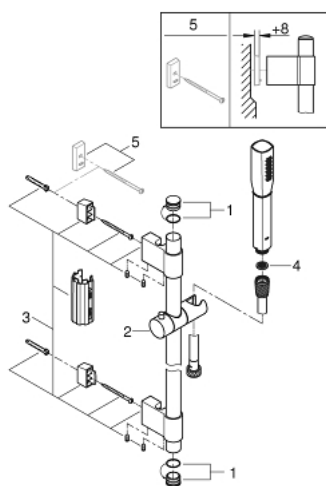

26 038 IG0 GRANDERA STICK SHOWER RAIL SET 1 SPRAY

SPARE PARTS, 11月 2016 – now

- 1: Cover cap (Spare part-nr. 45922000)
- 2: Glide element (Spare part-nr. 48177000)
- 3: Shower rail holder (Spare part-nr. 48333000)
- 4: Dirt strainer (Spare part-nr. 0700200M)
- 5: Compensation disc (Spare part-nr. 45914XE0)*

* Optional accessories