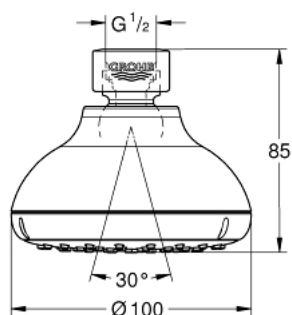

26 050 000 TEMPESTA 100 HEAD SHOWER 1 SPRAY

PRODUCT DESCRIPTION

- Colour: chrome
- spray pattern: Rain
- Ball joint +/- 15° rotatable
- connection thread 1/2"
- flow limiter 5.7 l/min
- GROHE EcoJoy - less water, perfect flow
- GROHE DreamSpray - perfect spray pattern
- GROHE LongLife finish
- GROHE SpeedClean - effortless limescale removal
- Inner WaterGuide - inner insulation for surface protection
- suitable for instantaneous heater

26 050 000 TEMPESTA 100 HEAD SHOWER 1 SPRAY

SPARE PARTS, October 2012 – now

1: Fibre seal dia. 12x2 mm (Spare part-nr. 0138900M)

2: Dirt strainer (Spare part-nr. 48007000)