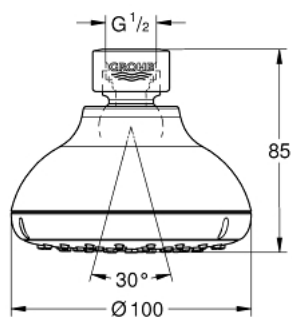

26 050 000 TEMPESTA 100 HEAD SHOWER 1 SPRAY

PRODUCT DESCRIPTION

- Colour: chrome
- spray pattern: Rain
- ball joint $\pm 15^\circ$ rotatable
- connection thread 1/2"
- flow limiter 5.7 l/min
- GROHE EcoJoy - Less water, perfect flow
- GROHE DreamSpray - perfect spray pattern
- GROHE LongLife finish
- GROHE SpeedClean - effortless limescale removal
- Inner WaterGuide - inner insulation for surface protection
- suitable for instantaneous heater

26 050 000 TEMPESTA 100 HEAD SHOWER 1 SPRAY

SPARE PARTS, 10月 2012 – now

1: Fibre seal Ø 18,5 x Ø 12 x 2 (Spare part-nr. 0138900M)

2: Dirt strainer (Spare part-nr. 48007000)