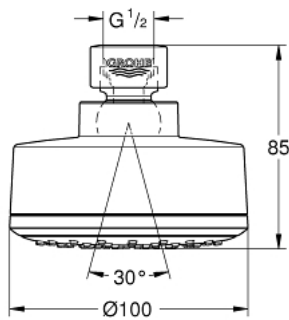

26 051 000 TEMPESTA COSMOPOLITAN 100 HEAD SHOWER 1 SPRAY

PRODUCT DESCRIPTION

- Colour: chrome
- spray pattern: Rain
- Ball joint +/- 15° rotatable
- connection thread 1/2"
- flow limiter 5.7 l/min
- GROHE EcoJoy - less water, perfect flow
- GROHE DreamSpray - perfect spray pattern
- GROHE LongLife finish
- GROHE SpeedClean - effortless limescale removal
- Inner WaterGuide - inner insulation for surface protection
- suitable for instantaneous heater

26 051 000 **TEMPESTA COSMOPOLITAN 100 HEAD SHOWER 1 SPRAY**

SPARE PARTS, October 2012 – now

1: Fibre seal dia. 12x2 mm (Spare part-nr. 0138900M)

2: Dirt strainer (Spare part-nr. 48007000)