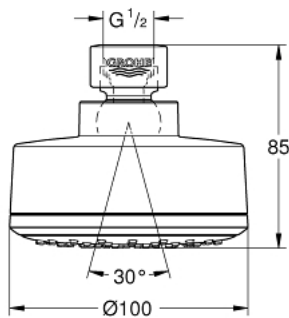

### PRODUCT DESCRIPTION

- Colour: chrome
- spray pattern: Rain
- ball joint  $\pm 15^\circ$  rotatable
- connection thread 1/2"
- flow limiter 5.7 l/min
- GROHE EcoJoy - Less water, perfect flow
- GROHE DreamSpray - perfect spray pattern
- GROHE LongLife finish
- GROHE SpeedClean - effortless limescale removal
- Inner WaterGuide - inner insulation for surface protection
- suitable for instantaneous heater

## 26 051 000 TEMPESTA COSMOPOLITAN 100 HEAD SHOWER 1 SPRAY

**SPARE PARTS**, 10月 2012 – now

1: Fibre seal Ø 18,5 x Ø 12 x 2 (Spare part-nr. 0138900M)

2: Dirt strainer (Spare part-nr. 48007000)