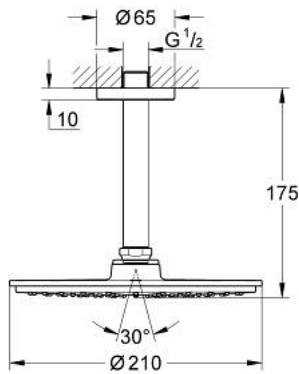

26 053 000 RAINSHOWER COSMOPOLITAN 210 HEAD SHOWER SET CEILING 142 MM, 1 SPRAY

PRODUCT DESCRIPTION

- Colour: chrome
- consists of:
 - Rainshower Cosmopolitan 210 metal head shower, spray plate chrome (28 368 000)
 - shower arm Rainshower ceiling 142 mm, escutcheon chrome (28 724)
- GROHE DreamSpray - perfect spray pattern
- GROHE LongLife finish
- GROHE SpeedClean - effortless limescale removal
- suitable for instantaneous heater
- starting at 0.5 bar flow pressure

26 053 000 **RAINSHOWER COSMOPOLITAN 210 HEAD SHOWER SET CEILING 142 MM, 1
SPRAY**

SPARE PARTS, November 2012 – now

1: Escutcheon (Spare part-nr. 11741000)

2: Inlet valve assembly (Spare part-nr. 45933000)