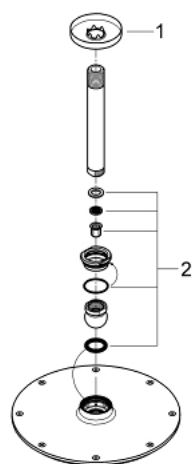

26 053 000 RAINSHOWER COSMOPOLITAN 210 HEAD SHOWER SET CEILING 142 MM, 1 SPRAY

PRODUCT DESCRIPTION

- Colour: chrome
- consists of:
 - Rainshower Cosmopolitan 210 metal head shower, spray plate chrome (28 368 000)
 - shower arm Rainshower ceiling 142 mm, escutcheon chrome (28 724)
- GROHE DreamSpray - perfect spray pattern
- GROHE LongLife finish
- GROHE SpeedClean - effortless limescale removal
- suitable for instantaneous heater
- starting at 0.5 bar flow pressure

26 053 000 **RAINSHOWER COSMOPOLITAN 210 HEAD SHOWER SET CEILING 142 MM, 1
SPRAY**

SPARE PARTS, November 2012 – now

1: Escutcheon (Spare part-nr. 11741000)

2: Inlet valve assembly (Spare part-nr. 45933000)