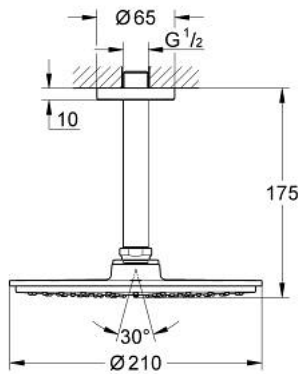

26 053 000 RAINSHOWER COSMOPOLITAN 210 HEAD SHOWER SET CEILING 142 MM, 1 SPRAY

PRODUCT DESCRIPTION

- Colour: chrome
- consisting of:
 - Rainshower Cosmopolitan 210 metal head shower, spray plate chrome (28 368 000)
 - shower arm Rainshower ceiling 142 mm, escutcheon chrome (28 724)
- GROHE DreamSpray - perfect spray pattern
- GROHE LongLife finish
- GROHE SpeedClean - effortless limescale removal
- suitable for instantaneous heater
- starting at 0.5 bar flow pressure

26 053 000 **RAINSHOWER COSMOPOLITAN 210 HEAD SHOWER SET CEILING 142 MM, 1
SPRAY**

SPARE PARTS, 11月 2012 – now

1: Escutcheon (Spare part-nr. 11741000)

2: Spare part set (Spare part-nr. 45933000)