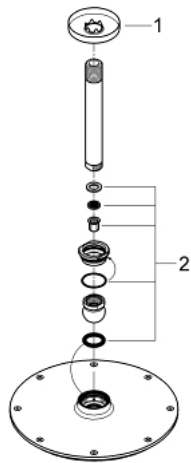

26 053 000 RAINSHOWER COSMOPOLITAN 210 HEAD SHOWER SET CEILING 142 MM, 1 SPRAY

PRODUCT DESCRIPTION

- Colour: chrome
- consisting of:
 - Rainshower Cosmopolitan 210 metal head shower, spray plate chrome (28 368 000)
 - shower arm Rainshower ceiling 142 mm, escutcheon chrome (28 724)
- GROHE DreamSpray - perfect spray pattern
- GROHE LongLife finish
- GROHE SpeedClean - effortless limescale removal
- suitable for instantaneous heater
- starting at 0.5 bar flow pressure

26 053 000 **RAINSHOWER COSMOPOLITAN 210 HEAD SHOWER SET CEILING 142 MM, 1
SPRAY**

SPARE PARTS, 11月 2012 – now

1: Escutcheon (Spare part-nr. 11741000)

2: Spare part set (Spare part-nr. 45933000)