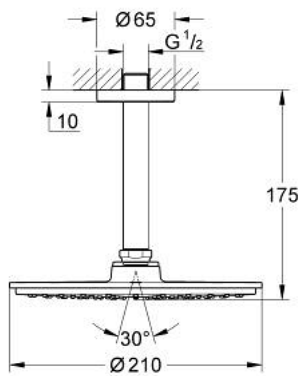

26 053 LS0 RAINSHOWER COSMOPOLITAN 210 HEAD SHOWER SET CEILING 142 MM, 1 SPRAY

PRODUCT DESCRIPTION

- Colour: moon white/chrome
- consists of:
 - Rainshower Cosmopolitan 210 metal head shower, spray plate white (28 368 LS0)
 - shower arm Rainshower ceiling 142 mm, escutcheon white (28 724 LS0)
- GROHE DreamSpray - perfect spray pattern
- GROHE LongLife finish
- GROHE SpeedClean - effortless limescale removal
- suitable for instantaneous heater
- starting at 0.5 bar flow pressure

26 053 LS0 **RAINSHOWER COSMOPOLITAN 210 HEAD SHOWER SET CEILING 142 MM, 1
SPRAY**

SPARE PARTS, September 2013 – now

1: Escutcheon (Spare part-nr. 11741LS0)

2: Inlet valve assembly (Spare part-nr. 45933000)