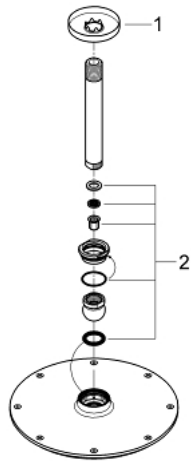

26 053 LS0 RAINSHOWER COSMOPOLITAN 210 HEAD SHOWER SET CEILING 142 MM, 1 SPRAY

PRODUCT DESCRIPTION

- Colour: moon white/chrome
- consists of:
 - Rainshower Cosmopolitan 210 metal head shower, spray plate white (28 368 LS0)
 - shower arm Rainshower ceiling 142 mm, escutcheon white (28 724 LS0)
- GROHE DreamSpray - perfect spray pattern
- GROHE LongLife finish
- GROHE SpeedClean - effortless limescale removal
- suitable for instantaneous heater
- starting at 0.5 bar flow pressure

26 053 LS0 **RAINSHOWER COSMOPOLITAN 210 HEAD SHOWER SET CEILING 142 MM, 1
SPRAY**

SPARE PARTS, September 2013 – now

1: Escutcheon (Spare part-nr. 11741LS0)

2: Inlet valve assembly (Spare part-nr. 45933000)