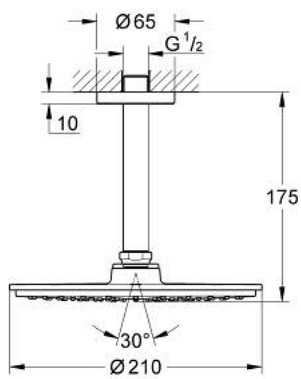

## 26 053 LS0 RAINSHOWER COSMOPOLITAN 210 HEAD SHOWER SET CEILING 142 MM, 1 SPRAY

### PRODUCT DESCRIPTION

- Colour: moon white/chrome
- consisting of:
  - Rainshower Cosmopolitan 210 metal head shower, spray plate white (28 368 LS0)
  - shower arm Rainshower ceiling 142 mm, escutcheon white (28 724 LS0)
- GROHE DreamSpray - perfect spray pattern
- GROHE LongLife finish
- GROHE SpeedClean - effortless limescale removal
- suitable for instantaneous heater
- starting at 0.5 bar flow pressure