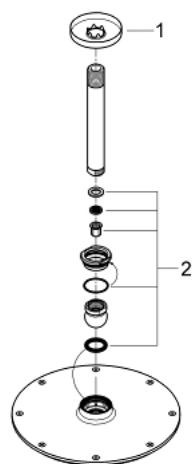

## 26 053 LS0 RAINSHOWER COSMOPOLITAN 210 HEAD SHOWER SET CEILING 142 MM, 1 SPRAY

### PRODUCT DESCRIPTION

- Colour: moon white/chrome
- consisting of:
  - Rainshower Cosmopolitan 210 metal head shower, spray plate white (28 368 LS0)
  - shower arm Rainshower ceiling 142 mm, escutcheon white (28 724 LS0)
- GROHE DreamSpray - perfect spray pattern
- GROHE LongLife finish
- GROHE SpeedClean - effortless limescale removal
- suitable for instantaneous heater
- starting at 0.5 bar flow pressure

### SPARE PARTS, 9月 2013 – now

1: Escutcheon (Spare part-nr. 11741LS0)

2: Spare part set (Spare part-nr. 45933000)