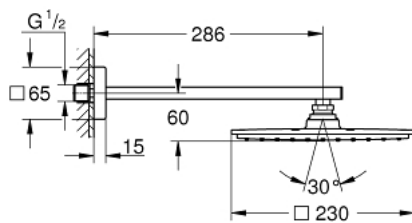

## 26 054 000 RAINSHOWER ALLURE 230 HEAD SHOWER SET 286 MM, 1 SPRAY

### PRODUCT DESCRIPTION

- Colour: chrome
- consists of:
  - Rainshower 230 metal head shower (27 479)
  - shower arm Rainshower 286 mm (27 709)
  - GROHE DreamSpray - perfect spray pattern
  - GROHE LongLife finish
  - GROHE SpeedClean - effortless limescale removal
  - suitable for instantaneous heater
  - minimum pressure 1,0 bar

26 054 000 **RAINSHOWER ALLURE 230 HEAD SHOWER SET 286 MM, 1 SPRAY**

**SPARE PARTS**, November 2012 – now

1: Inlet valve assembly (Spare part-nr. 45933000)