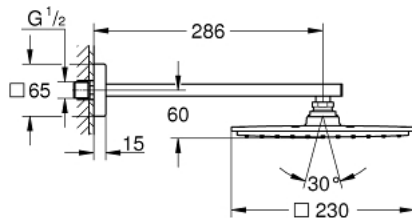

26 054 000 RAINSHOWER ALLURE 230 HEAD SHOWER SET 286 MM, 1 SPRAY

PRODUCT DESCRIPTION

- Colour: chrome
- consisting of:
 - Rainshower 230 metal head shower (27 479)
 -
 - shower arm Rainshower 286 mm (27 709)
- GROHE DreamSpray - perfect spray pattern
- GROHE LongLife finish
- GROHE SpeedClean - effortless limescale removal
- suitable for instantaneous heater
- min. recommended pressure 1.0 bar

26 054 000 RAINSHOWER ALLURE 230 HEAD SHOWER SET 286 MM, 1 SPRAY

SPARE PARTS, 11月 2012 – now

1: Spare part set (Spare part-nr. 45933000)