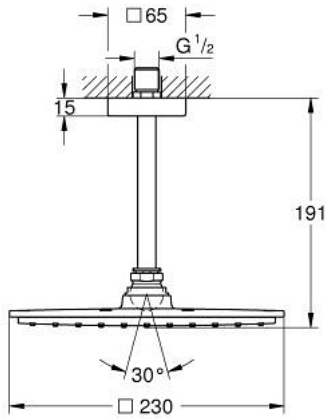

26 055 000 **RAINSHOWER ALLURE 230 HEAD SHOWER SET CEILING 154 MM, 1 SPRAY**

**PRODUCT DESCRIPTION**

- Colour: chrome
- consists of:
  - Rainshower 230 metal head shower (27 479)
  - shower arm Rainshower ceiling 154 mm (27 711)
  - GROHE DreamSpray - perfect spray pattern
  - GROHE LongLife finish
  - GROHE SpeedClean - effortless limescale removal
- suitable for instantaneous heater

26 055 000 **RAINSHOWER ALLURE 230 HEAD SHOWER SET CEILING 154 MM, 1 SPRAY**

**SPARE PARTS**, November 2012 – now

1: Inlet valve assembly (Spare part-nr. 45933000)