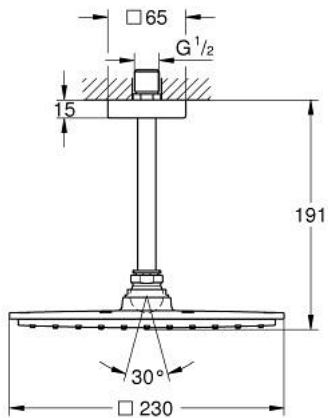

26 055 000 **RAINSHOWER ALLURE 230 HEAD SHOWER SET CEILING 154 MM, 1 SPRAY**

PRODUCT DESCRIPTION

- Colour: chrome
- consisting of:
 - Rainshower 230 metal head shower (27 479)
 - shower arm Rainshower ceiling 154 mm (27 711)
- GROHE DreamSpray - perfect spray pattern
- GROHE LongLife finish
- GROHE SpeedClean - effortless limescale removal
- suitable for instantaneous heater

26 055 000 **RAINSHOWER ALLURE 230 HEAD SHOWER SET CEILING 154 MM, 1 SPRAY**

SPARE PARTS, 11月 2012 – now

1: Spare part set (Spare part-nr. 45933000)