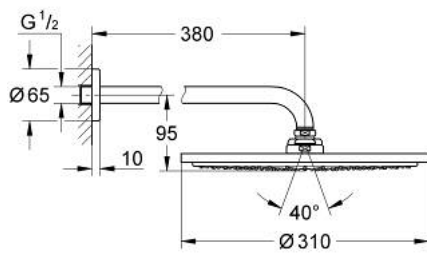

26 056 000 RAINSHOWER COSMOPOLITAN 310 HEAD SHOWER SET 380 MM, 1 SPRAY

PRODUCT DESCRIPTION

- Colour: chrome
- consists of:
 - Rainshower Cosmopolitan 310 metal head shower (27 477)
 - spray pattern: Rain
 - maximum flow rate (at 3 bar): 12.5 l/min
 - shower arm Rainshower 380 mm (28 361)
- GROHE DreamSpray - perfect spray pattern
- GROHE LongLife finish
- GROHE SpeedClean - effortless limescale removal
- suitable for instantaneous heater

26 056 000 **RAINSHOWER COSMOPOLITAN 310 HEAD SHOWER SET 380 MM, 1 SPRAY**

SPARE PARTS, November 2012 – now

1: Escutcheon (Spare part-nr. 11741000)

2: Inlet valve assembly (Spare part-nr. 45933000)