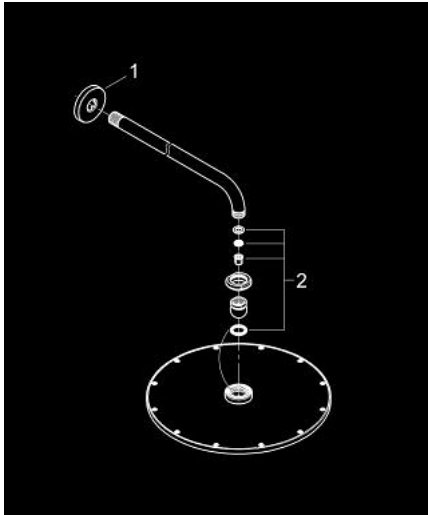

26 056 000 RAINSHOWER COSMOPOLITAN 310 HEAD SHOWER SET 380 MM, 1 SPRAY

PRODUCT DESCRIPTION

- Colour: chrome
- consists of:
 - Rainshower Cosmopolitan 310 metal head shower (27 477)
 - spray pattern: Rain
 - maximum flow rate (at 3 bar): 12.5 l/min
 - shower arm Rainshower 380 mm (28 361)
- GROHE DreamSpray - perfect spray pattern
- GROHE LongLife finish
- GROHE SpeedClean - effortless limescale removal
- suitable for instantaneous heater

26 056 000 **RAINSHOWER COSMOPOLITAN 310 HEAD SHOWER SET 380 MM, 1 SPRAY**

SPARE PARTS, November 2012 – now

1: Escutcheon (Spare part-nr. 11741000)

2: Inlet valve assembly (Spare part-nr. 45933000)