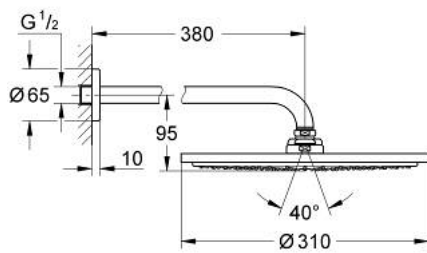

26 056 000 **RAINSHOWER COSMOPOLITAN 310 HEAD SHOWER SET 380 MM, 1 SPRAY**

PRODUCT DESCRIPTION

- Colour: chrome
- consisting of:
 - Rainshower Cosmopolitan 310 metal head shower (27 477)
 - spray pattern: Rain
 - maximum flow rate (at 3 bar): 12.5 l/min
 - shower arm Rainshower 380 mm (28 361)
 - GROHE DreamSpray - perfect spray pattern
 - GROHE LongLife finish
 - GROHE SpeedClean - effortless limescale removal
 - suitable for instantaneous heater

26 056 000 **RAINSHOWER COSMOPOLITAN 310 HEAD SHOWER SET 380 MM, 1 SPRAY**

SPARE PARTS, 11月 2012 – now

1: Escutcheon (Spare part-nr. 11741000)

2: Spare part set (Spare part-nr. 45933000)