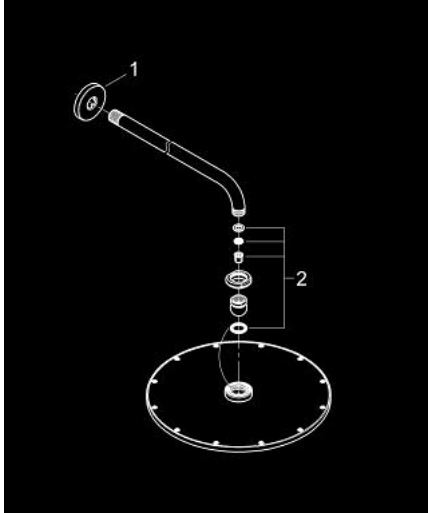

26 056 000 **RAINSHOWER COSMOPOLITAN 310 HEAD SHOWER SET 380 MM, 1 SPRAY**

PRODUCT DESCRIPTION

- Colour: chrome
- consisting of:
 - Rainshower Cosmopolitan 310 metal head shower (27 477)
 - spray pattern: Rain
 - maximum flow rate (at 3 bar): 12.5 l/min
 - shower arm Rainshower 380 mm (28 361)
 - GROHE DreamSpray - perfect spray pattern
 - GROHE LongLife finish
 - GROHE SpeedClean - effortless limescale removal
 - suitable for instantaneous heater

26 056 000 **RAINSHOWER COSMOPOLITAN 310 HEAD SHOWER SET 380 MM, 1 SPRAY**

SPARE PARTS, 11月 2012 – now

1: Escutcheon (Spare part-nr. 11741000)

2: Spare part set (Spare part-nr. 45933000)