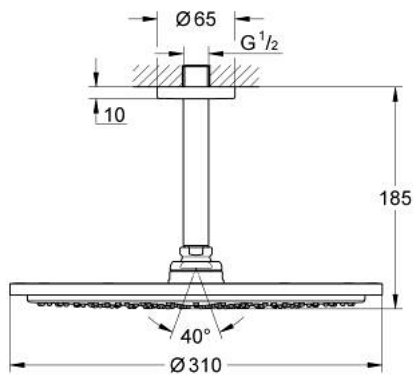

26 057 000 **RAINSHOWER COSMOPOLITAN 310 HEAD SHOWER SET CEILING 142 MM, 1
SPRAY**

PRODUCT DESCRIPTION

- Colour: chrome
- consists of:
 - Rainshower Cosmopolitan 310 metal head shower (27 477)
 -
 - Rainshower shower arm ceiling 142 mm (28 724)
- GROHE DreamSpray - perfect spray pattern
- GROHE LongLife finish
- GROHE SpeedClean - effortless limescale removal
- suitable for instantaneous heater

26 057 000 **RAINSHOWER COSMOPOLITAN 310 HEAD SHOWER SET CEILING 142 MM, 1
SPRAY**

SPARE PARTS, November 2012 – now

1: Escutcheon (Spare part-nr. 11741000)

2: Inlet valve assembly (Spare part-nr. 45933000)