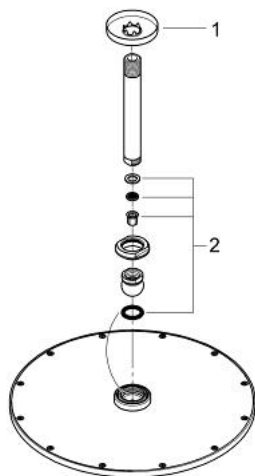

26 057 000 **RAINSHOWER COSMOPOLITAN 310 HEAD SHOWER SET CEILING 142 MM, 1
SPRAY**

PRODUCT DESCRIPTION

- Colour: chrome
- consists of:
 - Rainshower Cosmopolitan 310 metal head shower (27 477)
 -
 - Rainshower shower arm ceiling 142 mm (28 724)
- GROHE DreamSpray - perfect spray pattern
- GROHE LongLife finish
- GROHE SpeedClean - effortless limescale removal
- suitable for instantaneous heater

26 057 000 **RAINSHOWER COSMOPOLITAN 310 HEAD SHOWER SET CEILING 142 MM, 1
SPRAY**

SPARE PARTS, November 2012 – now

1: Escutcheon (Spare part-nr. 11741000)

2: Inlet valve assembly (Spare part-nr. 45933000)