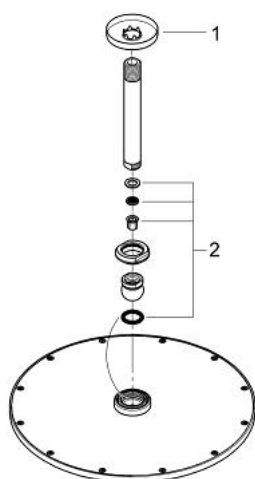

26 057 000 RAINSHOWER COSMOPOLITAN 310 HEAD SHOWER SET CEILING 142 MM, 1 SPRAY

PRODUCT DESCRIPTION

- Colour: chrome
- consisting of:
 - Rainshower Cosmopolitan 310 metal head shower (27 477)
 -
 - Rainshower shower arm ceiling 142 mm (28 724)
 - GROHE DreamSpray - perfect spray pattern
 - GROHE LongLife finish
 - GROHE SpeedClean - effortless limescale removal
 - suitable for instantaneous heater

26 057 000 **RAINSHOWER COSMOPOLITAN 310 HEAD SHOWER SET CEILING 142 MM, 1
SPRAY**

SPARE PARTS, 11月 2012 – now

1: Escutcheon (Spare part-nr. 11741000)

2: Spare part set (Spare part-nr. 45933000)