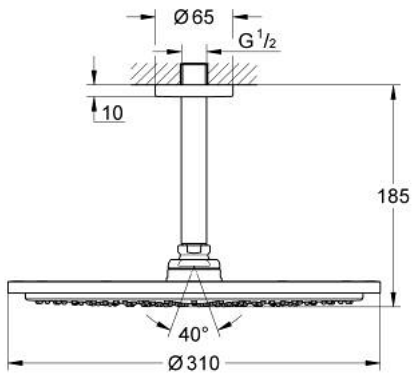

26 057 000 RAINSHOWER COSMOPOLITAN 310 HEAD SHOWER SET CEILING 142 MM, 1 SPRAY

PRODUCT DESCRIPTION

- Colour: chrome
- consisting of:
 - Rainshower Cosmopolitan 310 metal head shower (27 477)
 -
 - Rainshower shower arm ceiling 142 mm (28 724)
 - GROHE DreamSpray - perfect spray pattern
 - GROHE LongLife finish
 - GROHE SpeedClean - effortless limescale removal
 - suitable for instantaneous heater

26 057 000 **RAINSHOWER COSMOPOLITAN 310 HEAD SHOWER SET CEILING 142 MM, 1
SPRAY**

SPARE PARTS, 11月 2012 – now

1: Escutcheon (Spare part-nr. 11741000)

2: Spare part set (Spare part-nr. 45933000)