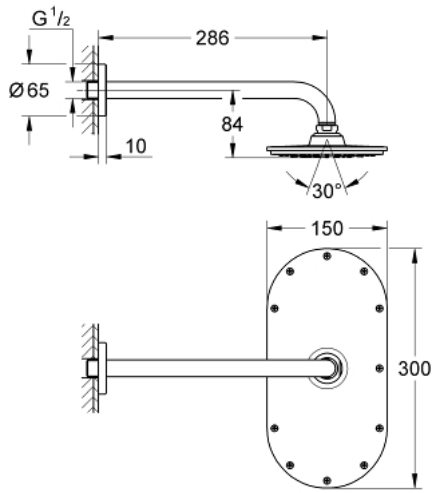

26 058 000 RAINSHOWER VERIS 300 HEAD SHOWER SET 286 MM, 1 SPRAY

PRODUCT DESCRIPTION

- Colour: chrome
- consists of:
 - head shower Veris 300 Mono (27 470)
 - shower arm Rainshower 286 mm (28 576)
 - GROHE DreamSpray - perfect spray pattern
 - GROHE LongLife finish
 - GROHE SpeedClean - effortless limescale removal
 - suitable for instantaneous heater

26 058 000 **RAINSHOWER VERIS 300 HEAD SHOWER SET 286 MM, 1 SPRAY**

SPARE PARTS, November 2012 – now

1: Escutcheon (Spare part-nr. 11741000)

2: Inlet valve assembly (Spare part-nr. 45933000)