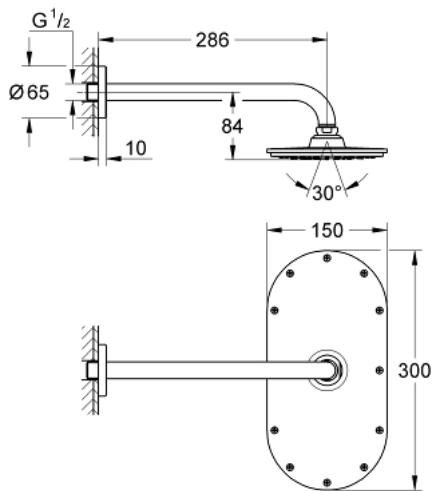

26 058 000 RAINSHOWER VERIS 300 HEAD SHOWER SET 286 MM, 1 SPRAY

PRODUCT DESCRIPTION

- Colour: chrome
- consisting of:
 - head shower Veris 300 Mono (27 470)
 - shower arm Rainshower 286 mm (28 576)
- GROHE DreamSpray - perfect spray pattern
- GROHE LongLife finish
- GROHE SpeedClean - effortless limescale removal
- suitable for instantaneous heater

26 058 000 **RAINSHOWER VERIS 300 HEAD SHOWER SET 286 MM, 1 SPRAY**

SPARE PARTS, 11月 2012 – now

1: Escutcheon (Spare part-nr. 11741000)

2: Spare part set (Spare part-nr. 45933000)