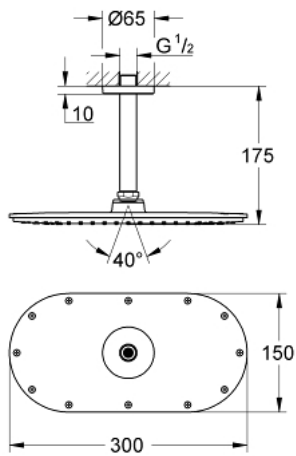

26 059 000 RAINSHOWER VERIS 300 HEAD SHOWER SET CEILING 142 MM, 1 SPRAY

PRODUCT DESCRIPTION

- Colour: chrome
- consists of:
 - metal head shower Rainshower Veris, spray plate chrome (27 470 000)
 - shower arm Rainshower ceiling 142 mm, escutcheon chrome (28 724)
 - GROHE DreamSpray - perfect spray pattern
 - GROHE LongLife finish
 - GROHE SpeedClean - effortless limescale removal
 - suitable for instantaneous heater

26 059 000 **RAINSHOWER VERIS 300 HEAD SHOWER SET CEILING 142 MM, 1 SPRAY**

SPARE PARTS, November 2012 – now

1: Escutcheon (Spare part-nr. 11741000)

2: Inlet valve assembly (Spare part-nr. 45933000)