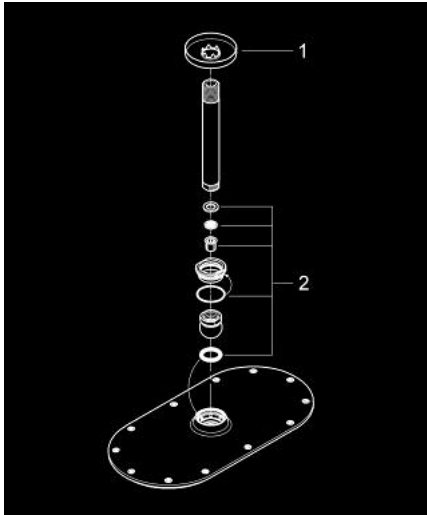

26 059 000 RAINSHOWER VERIS 300 HEAD SHOWER SET CEILING 142 MM, 1 SPRAY

PRODUCT DESCRIPTION

- Colour: chrome
- consists of:
 - metal head shower Rainshower Veris, spray plate chrome (27 470 000)
 - shower arm Rainshower ceiling 142 mm, escutcheon chrome (28 724)
 - GROHE DreamSpray - perfect spray pattern
 - GROHE LongLife finish
 - GROHE SpeedClean - effortless limescale removal
 - suitable for instantaneous heater

26 059 000 **RAINSHOWER VERIS 300 HEAD SHOWER SET CEILING 142 MM, 1 SPRAY**

SPARE PARTS, November 2012 – now

1: Escutcheon (Spare part-nr. 11741000)

2: Inlet valve assembly (Spare part-nr. 45933000)