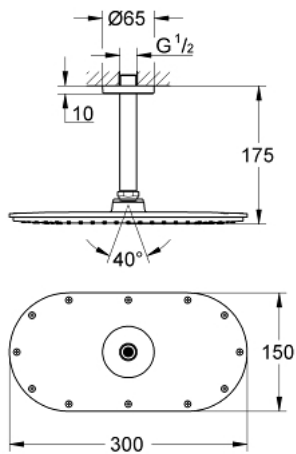

26 059 000 RAINSHOWER VERIS 300 HEAD SHOWER SET CEILING 142 MM, 1 SPRAY

PRODUCT DESCRIPTION

- Colour: chrome
- consisting of:
 - metal head shower Rainshower Veris, spray plate chrome (27 470 000)
 - shower arm Rainshower ceiling 142 mm, escutcheon chrome (28 724)
- GROHE DreamSpray - perfect spray pattern
- GROHE LongLife finish
- GROHE SpeedClean - effortless limescale removal
- suitable for instantaneous heater

26 059 000 **RAINSHOWER VERIS 300 HEAD SHOWER SET CEILING 142 MM, 1 SPRAY**

SPARE PARTS, 11月 2012 – now

1: Escutcheon (Spare part-nr. 11741000)

2: Spare part set (Spare part-nr. 45933000)