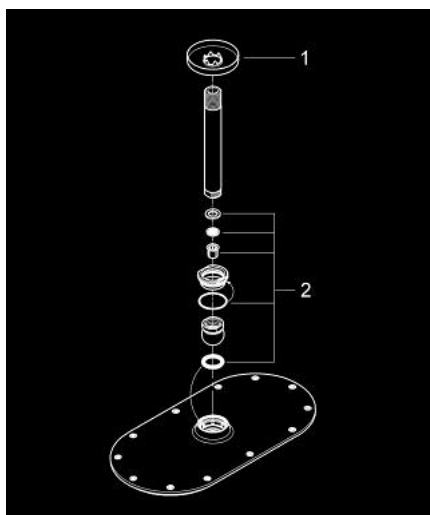

26 059 000 RAINSHOWER VERIS 300 HEAD SHOWER SET CEILING 142 MM, 1 SPRAY

PRODUCT DESCRIPTION

- Colour: chrome
- consisting of:
 - metal head shower Rainshower Veris, spray plate chrome (27 470 000)
 - shower arm Rainshower ceiling 142 mm, escutcheon chrome (28 724)
- GROHE DreamSpray - perfect spray pattern
- GROHE LongLife finish
- GROHE SpeedClean - effortless limescale removal
- suitable for instantaneous heater

26 059 000 **RAINSHOWER VERIS 300 HEAD SHOWER SET CEILING 142 MM, 1 SPRAY**

SPARE PARTS, 11月 2012 – now

1: Escutcheon (Spare part-nr. 11741000)

2: Spare part set (Spare part-nr. 45933000)