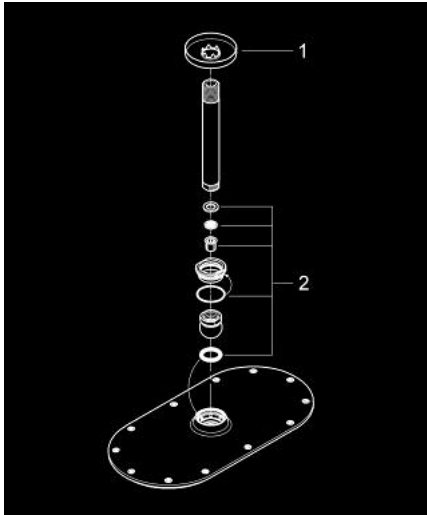

26 059 LS0 RAINSHOWER VERIS 300 HEAD SHOWER SET CEILING 142 MM, 1 SPRAY

PRODUCT DESCRIPTION

- Colour: moon white/chrome
- consists of:
 - metal head shower Rainshower Veris, spray plate white (27 470 LS0)
 - shower arm Rainshower ceiling 142 mm, escutcheon white (28 724 LS0)
- GROHE DreamSpray - perfect spray pattern
- GROHE LongLife finish
- GROHE SpeedClean - effortless limescale removal
- suitable for instantaneous heater

26 059 LS0 **RAINSHOWER VERIS 300 HEAD SHOWER SET CEILING 142 MM, 1 SPRAY**

SPARE PARTS, September 2013 – now

1: Escutcheon (Spare part-nr. 11741LS0)

2: Inlet valve assembly (Spare part-nr. 45933000)