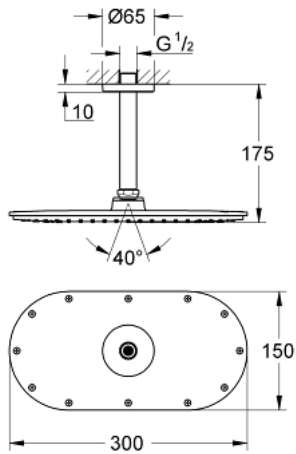

26 059 LS0 RAINSHOWER VERIS 300 HEAD SHOWER SET CEILING 142 MM, 1 SPRAY

PRODUCT DESCRIPTION

- Colour: moon white/chrome
- consists of:
 - metal head shower Rainshower Veris, spray plate white (27 470 LS0)
 - shower arm Rainshower ceiling 142 mm, escutcheon white (28 724 LS0)
- GROHE DreamSpray - perfect spray pattern
- GROHE LongLife finish
- GROHE SpeedClean - effortless limescale removal
- suitable for instantaneous heater

26 059 LS0 **RAINSHOWER VERIS 300 HEAD SHOWER SET CEILING 142 MM, 1 SPRAY**

SPARE PARTS, September 2013 – now

1: Escutcheon (Spare part-nr. 11741LS0)

2: Inlet valve assembly (Spare part-nr. 45933000)