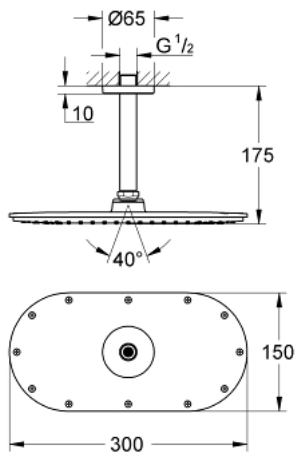

26 059 LS0 RAINSHOWER VERIS 300 HEAD SHOWER SET CEILING 142 MM, 1 SPRAY

PRODUCT DESCRIPTION

- Colour: moon white/chrome
- consisting of:
 - metal head shower Rainshower Veris, spray plate white (27 470 LS0)
 - shower arm Rainshower ceiling 142 mm, escutcheon white (28 724 LS0)
- GROHE DreamSpray - perfect spray pattern
- GROHE LongLife finish
- GROHE SpeedClean - effortless limescale removal
- suitable for instantaneous heater

26 059 LS0 RAINSHOWER VERIS 300 HEAD SHOWER SET CEILING 142 MM, 1 SPRAY

SPARE PARTS, 9月 2013 – now

1: Escutcheon (Spare part-nr. 11741LS0)

2: Spare part set (Spare part-nr. 45933000)