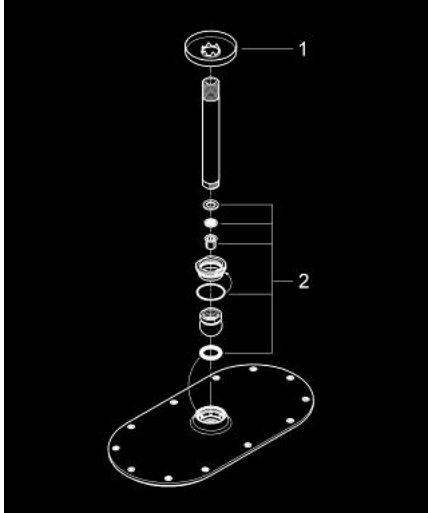

26 059 LS0 RAINSHOWER VERIS 300 HEAD SHOWER SET CEILING 142 MM, 1 SPRAY

PRODUCT DESCRIPTION

- Colour: moon white/chrome
- consisting of:
 - metal head shower Rainshower Veris, spray plate white (27 470 LS0)
 - shower arm Rainshower ceiling 142 mm, escutcheon white (28 724 LS0)
- GROHE DreamSpray - perfect spray pattern
- GROHE LongLife finish
- GROHE SpeedClean - effortless limescale removal
- suitable for instantaneous heater

26 059 LS0 RAINSHOWER VERIS 300 HEAD SHOWER SET CEILING 142 MM, 1 SPRAY

SPARE PARTS, 9月 2013 – now

1: Escutcheon (Spare part-nr. 11741LS0)

2: Spare part set (Spare part-nr. 45933000)