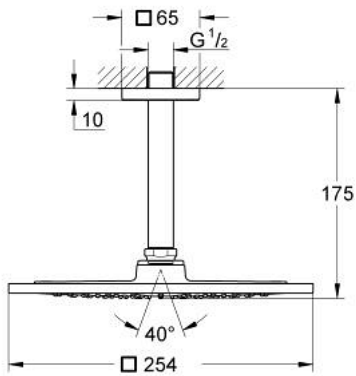

26 061 000 **RAINSHOWER F-SERIES 10" HEAD SHOWER SET CEILING 142 MM, 1 SPRAY**

**PRODUCT DESCRIPTION**

- Colour: chrome
- consists of:
  - head shower Rainshower F-Series 10" (27 271)
  - Rainshower shower arm ceiling 142 mm (27 485)
  - GROHE DreamSpray - perfect spray pattern
  - GROHE LongLife finish
  - GROHE SpeedClean - effortless limescale removal
- suitable for instantaneous heater

26 061 000 **RAINSHOWER F-SERIES 10" HEAD SHOWER SET CEILING 142 MM, 1 SPRAY**

**SPARE PARTS**, November 2012 – now

1: Escutcheon (Spare part-nr. 48118000)

2: Inlet valve assembly (Spare part-nr. 45933000)