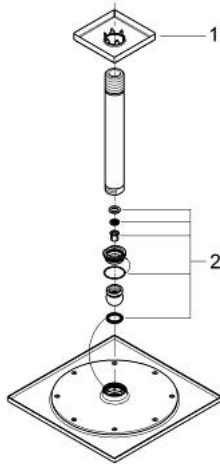

26 061 000 **RAINSHOWER F-SERIES 10" HEAD SHOWER SET CEILING 142 MM, 1 SPRAY**

**PRODUCT DESCRIPTION**

- Colour: chrome
- consists of:
  - head shower Rainshower F-Series 10" (27 271)
  - Rainshower shower arm ceiling 142 mm (27 485)
  - GROHE DreamSpray - perfect spray pattern
  - GROHE LongLife finish
  - GROHE SpeedClean - effortless limescale removal
- suitable for instantaneous heater

26 061 000 **RAINSHOWER F-SERIES 10" HEAD SHOWER SET CEILING 142 MM, 1 SPRAY**

**SPARE PARTS**, November 2012 – now

1: Escutcheon (Spare part-nr. 48118000)

2: Inlet valve assembly (Spare part-nr. 45933000)