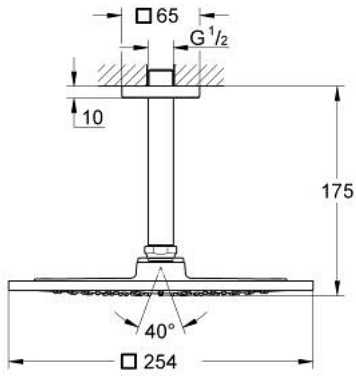

26 061 000 **RAINSHOWER F-SERIES 10" HEAD SHOWER SET CEILING 142 MM, 1 SPRAY**

**PRODUCT DESCRIPTION**

- Colour: chrome
- consisting of:
  - head shower Rainshower F-Series 10" (27 271)
  - 
  - Rainshower shower arm ceiling 142 mm (27 485)
- GROHE DreamSpray - perfect spray pattern
- GROHE LongLife finish
- GROHE SpeedClean - effortless limescale removal
- suitable for instantaneous heater

26 061 000 **RAINSHOWER F-SERIES 10" HEAD SHOWER SET CEILING 142 MM, 1 SPRAY**

**SPARE PARTS**, 11月 2012 – now

1: Escutcheon (Spare part-nr. 48118000)

2: Spare part set (Spare part-nr. 45933000)