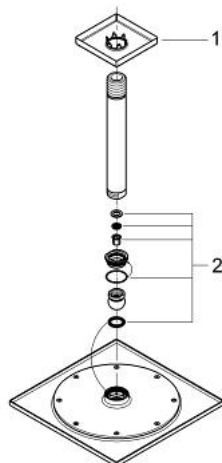

26 061 000 **RAINSHOWER F-SERIES 10" HEAD SHOWER SET CEILING 142 MM, 1 SPRAY**

**PRODUCT DESCRIPTION**

- Colour: chrome
- consisting of:
  - head shower Rainshower F-Series 10" (27 271)
  - 
  - Rainshower shower arm ceiling 142 mm (27 485)
- GROHE DreamSpray - perfect spray pattern
- GROHE LongLife finish
- GROHE SpeedClean - effortless limescale removal
- suitable for instantaneous heater

26 061 000 **RAINSHOWER F-SERIES 10" HEAD SHOWER SET CEILING 142 MM, 1 SPRAY**

**SPARE PARTS**, 11月 2012 – now

1: Escutcheon (Spare part-nr. 48118000)

2: Spare part set (Spare part-nr. 45933000)