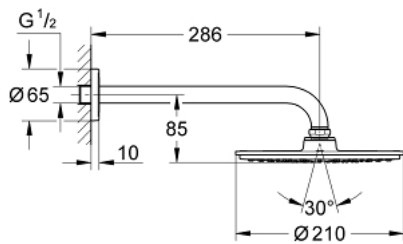

## 26 062 000 RAINSHOWER COSMOPOLITAN 210 HEAD SHOWER SET 286 MM, 1 SPRAY

### PRODUCT DESCRIPTION

- Colour: chrome
- consists of:
  - head shower Rainshower Cosmopolitan 210 (28 373)
- material: metal
- spray pattern: Rain
- maximum flow rate (at 3 bar): 8.5 l/min
- shower arm Rainshower 286 mm (28 576)
- GROHE EcoJoy - less water, perfect flow
- GROHE DreamSpray - perfect spray pattern
- GROHE LongLife finish
- GROHE SpeedClean - effortless limescale removal
- starting at 0.5 bar flow pressure
- minimum pressure 1,0 bar

26 062 000 **RAINSHOWER COSMOPOLITAN 210 HEAD SHOWER SET 286 MM, 1 SPRAY**

**SPARE PARTS**, November 2012 – now

1: Escutcheon (Spare part-nr. 11741000)

2: Inlet valve assembly (Spare part-nr. 45933000)