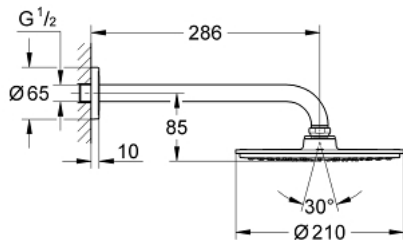

## 26 062 000 RAINSHOWER COSMOPOLITAN 210 HEAD SHOWER SET 286 MM, 1 SPRAY

### PRODUCT DESCRIPTION

- Colour: chrome
- consisting of:
  - head shower Rainshower Cosmopolitan 210 (28 373)
  - material: metal
  - spray pattern: Rain
- maximum flow rate (at 3 bar): 8.5 l/min
- shower arm Rainshower 286 mm (28 576)
- GROHE EcoJoy - Less water, perfect flow
- GROHE DreamSpray - perfect spray pattern
- GROHE LongLife finish
- GROHE SpeedClean - effortless limescale removal
- starting at 0.5 bar flow pressure
- min. recommended pressure 1.0 bar

26 062 000 **RAINSHOWER COSMOPOLITAN 210 HEAD SHOWER SET 286 MM, 1 SPRAY**

**SPARE PARTS**, 11月 2012 – now

1: Escutcheon (Spare part-nr. 11741000)

2: Spare part set (Spare part-nr. 45933000)