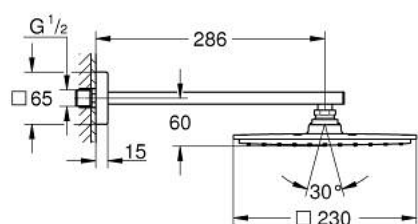

26 064 000 RAINSHOWER ALLURE 230 HEAD SHOWER SET 286 MM, 1 SPRAY

PRODUCT DESCRIPTION

- Colour: chrome
- consists of:
 - head shower Rainshower Allure 230 (27 480 000)
 - material: metal
 -
 - shower arm Rainshower 286 mm (27 709)
- 9.5 l/min flow limiter
- GROHE DreamSpray - perfect spray pattern
- GROHE LongLife finish
- GROHE SpeedClean - effortless limescale removal
- suitable for instantaneous heater
- minimum pressure 1,0 bar

26 064 000 **RAINSHOWER ALLURE 230 HEAD SHOWER SET 286 MM, 1 SPRAY**

SPARE PARTS, November 2012 – now

1: Inlet valve assembly (Spare part-nr. 45933000)