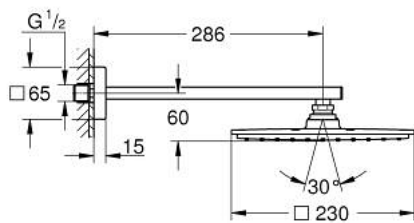

26 064 000 RAINSHOWER ALLURE 230 HEAD SHOWER SET 286 MM, 1 SPRAY

PRODUCT DESCRIPTION

- Colour: chrome
- consists of:
 - head shower Rainshower Allure 230 (27 480 000)
 - material: metal
 -
 - shower arm Rainshower 286 mm (27 709)
- GROHE EcoJoy 9,5 l/min flow limiter
- GROHE DreamSpray - perfect spray pattern
- GROHE LongLife finish
- GROHE SpeedClean - effortless limescale removal
- suitable for instantaneous heater
- minimum pressure 1,0 bar

26 064 000 **RAINSHOWER ALLURE 230 HEAD SHOWER SET 286 MM, 1 SPRAY**

SPARE PARTS, November 2012 – now

1: Inlet valve assembly (Spare part-nr. 45933000)