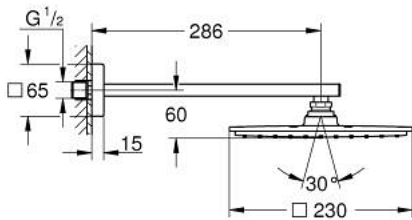

## 26 064 000 RAINSHOWER ALLURE 230 HEAD SHOWER SET 286 MM, 1 SPRAY

### PRODUCT DESCRIPTION

- Colour: chrome
- consisting of:
  - head shower Rainshower Allure 230 (27 480 000)
  - material: metal
  - 
  - shower arm Rainshower 286 mm (27 709)
  - GROHE EcoJoy 9.5 l/min flow limiter
  - GROHE DreamSpray - perfect spray pattern
  - GROHE LongLife finish
  - GROHE SpeedClean - effortless limescale removal
- suitable for instantaneous heater
- min. recommended pressure 1.0 bar

26 064 000 **RAINSHOWER ALLURE 230 HEAD SHOWER SET 286 MM, 1 SPRAY**

**SPARE PARTS**, 11月 2012 – now

1: Spare part set (Spare part-nr. 45933000)