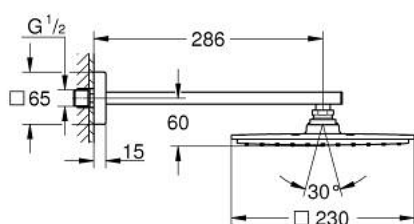

26 064 000 RAINSHOWER ALLURE 230 HEAD SHOWER SET 286 MM, 1 SPRAY

PRODUCT DESCRIPTION

- Colour: chrome
- consisting of:
 - head shower Rainshower Allure 230 (27 480 000)
 - material: metal
 -
 - shower arm Rainshower 286 mm (27 709)
 - 9.5 l/min flow limiter
 - GROHE DreamSpray - perfect spray pattern
 - GROHE LongLife finish
 - GROHE SpeedClean - effortless limescale removal
- suitable for instantaneous heater
- min. recommended pressure 1.0 bar

26 064 000 **RAINSHOWER ALLURE 230 HEAD SHOWER SET 286 MM, 1 SPRAY**

SPARE PARTS, 11月 2012 – now

1: Spare part set (Spare part-nr. 45933000)