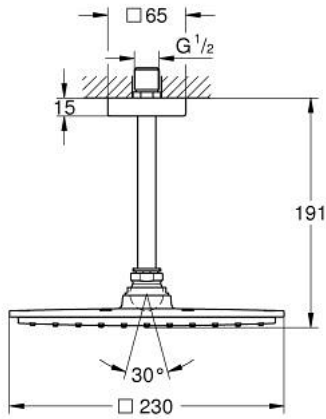

26 065 000 **RAINSHOWER ALLURE 230 HEAD SHOWER SET CEILING 154 MM, 1 SPRAY**

PRODUCT DESCRIPTION

- Colour: chrome
- consists of:
 - head shower Rainshower Allure 230 (27 480 000)
 - material: metal
 -
 - shower arm Rainshower ceiling 154 mm (27 711)
- 9.5 l/min flow limiter
- GROHE DreamSpray - perfect spray pattern
- GROHE LongLife finish
- GROHE SpeedClean - effortless limescale removal
- suitable for instantaneous heater
- minimum pressure 1,0 bar

26 065 000 **RAINSHOWER ALLURE 230 HEAD SHOWER SET CEILING 154 MM, 1 SPRAY**

SPARE PARTS, November 2012 – now

1: Inlet valve assembly (Spare part-nr. 45933000)