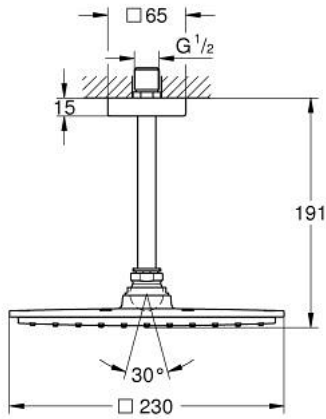

26 065 000 RAINSHOWER ALLURE 230 HEAD SHOWER SET CEILING 154 MM, 1 SPRAY

PRODUCT DESCRIPTION

- Colour: chrome
- consists of:
 - head shower Rainshower Allure 230 (27 480 000)
 - material: metal
 -
 - shower arm Rainshower ceiling 154 mm (27 711)
- GROHE EcoJoy 9,5 l/min flow limiter
- GROHE DreamSpray - perfect spray pattern
- GROHE LongLife finish
- GROHE SpeedClean - effortless limescale removal
- suitable for instantaneous heater
- minimum pressure 1,0 bar

26 065 000 **RAINSHOWER ALLURE 230 HEAD SHOWER SET CEILING 154 MM, 1 SPRAY**

SPARE PARTS, November 2012 – now

1: Inlet valve assembly (Spare part-nr. 45933000)