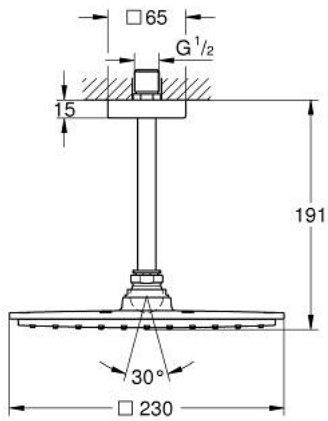

26 065 000 RAINSHOWER ALLURE 230 HEAD SHOWER SET CEILING 154 MM, 1 SPRAY

PRODUCT DESCRIPTION

- Colour: chrome
- consisting of:
 - head shower Rainshower Allure 230 (27 480 000)
 - material: metal
 - shower arm Rainshower ceiling 154 mm (27 711)
 - 9.5 l/min flow limiter
 - GROHE DreamSpray - perfect spray pattern
 - GROHE LongLife finish
 - GROHE SpeedClean - effortless limescale removal
- suitable for instantaneous heater
- min. recommended pressure 1.0 bar

26 065 000 **RAINSHOWER ALLURE 230 HEAD SHOWER SET CEILING 154 MM, 1 SPRAY**

SPARE PARTS, 11月 2012 – now

1: Spare part set (Spare part-nr. 45933000)