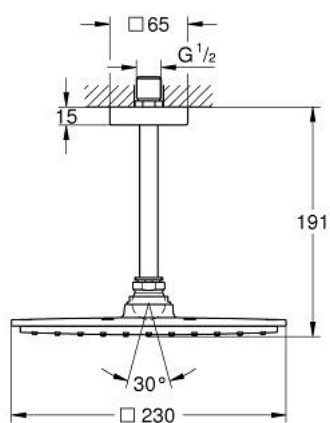

## 26 065 000 RAINSHOWER ALLURE 230 HEAD SHOWER SET CEILING 154 MM, 1 SPRAY

### PRODUCT DESCRIPTION

- Colour: chrome
- consisting of:
  - head shower Rainshower Allure 230 (27 480 000)
  - material: metal
  - shower arm Rainshower ceiling 154 mm (27 711)
  - GROHE EcoJoy 9.5 l/min flow limiter
  - GROHE DreamSpray - perfect spray pattern
  - GROHE LongLife finish
  - GROHE SpeedClean - effortless limescale removal
- suitable for instantaneous heater
- min. recommended pressure 1.0 bar

26 065 000 **RAINSHOWER ALLURE 230 HEAD SHOWER SET CEILING 154 MM, 1 SPRAY**

**SPARE PARTS**, 11月 2012 – now

1: Spare part set (Spare part-nr. 45933000)