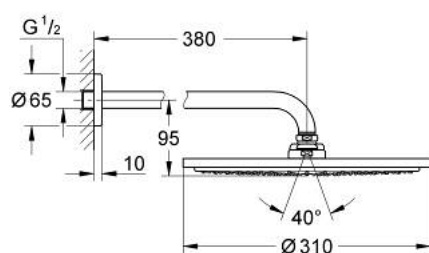

## 26 066 000 RAINSHOWER COSMOPOLITAN 310 HEAD SHOWER SET 380 MM, 1 SPRAY

### PRODUCT DESCRIPTION

- Colour: chrome
- consisting of:
  - head shower Rainshower Cosmopolitan 310 (27 478)
- material: metal
- spray pattern: Rain
- maximum flow rate (at 3 bar): 8 l/min
- shower arm Rainshower 380 mm (28 361)
- GROHE EcoJoy - Less water, perfect flow
- GROHE DreamSpray - perfect spray pattern
- GROHE LongLife finish
- GROHE SpeedClean - effortless limescale removal
- suitable for instantaneous heater
- min. recommended pressure 1.0 bar

26 066 000 **RAINSHOWER COSMOPOLITAN 310 HEAD SHOWER SET 380 MM, 1 SPRAY**

**SPARE PARTS**, 11月 2012 – now

1: Escutcheon (Spare part-nr. 11741000)

2: Spare part set (Spare part-nr. 45933000)