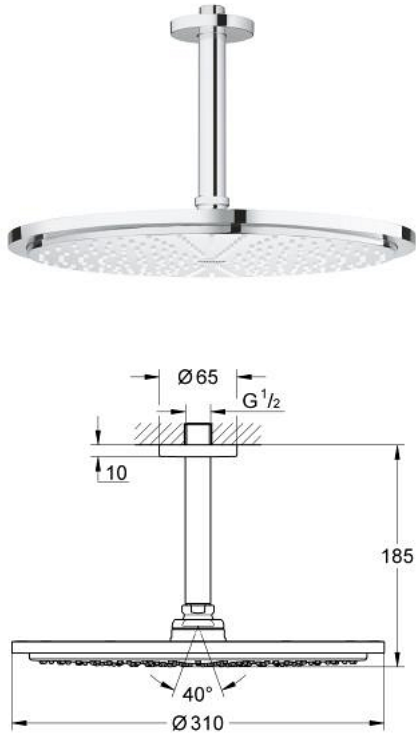

26 067 000 RAINSHOWER COSMOPOLITAN 310 HEAD SHOWER SET CEILING 142 MM, 1 SPRAY

PRODUCT DESCRIPTION

- Colour: chrome
- consists of:
 - head shower Rainshower Cosmopolitan 310 (27 478)
- material: metal
- spray pattern: Rain
- maximum flow rate (at 3 bar): 8 l/min
- Rainshower shower arm ceiling 142 mm (28 724)
- GROHE EcoJoy - less water, perfect flow
- GROHE DreamSpray - perfect spray pattern
- GROHE LongLife finish
- GROHE SpeedClean - effortless limescale removal
- suitable for instantaneous heater
- minimum pressure 1,0 bar

26 067 000 **RAINSHOWER COSMOPOLITAN 310 HEAD SHOWER SET CEILING 142 MM, 1
SPRAY**

SPARE PARTS, November 2012 – now

1: Escutcheon (Spare part-nr. 11741000)

2: Inlet valve assembly (Spare part-nr. 45933000)